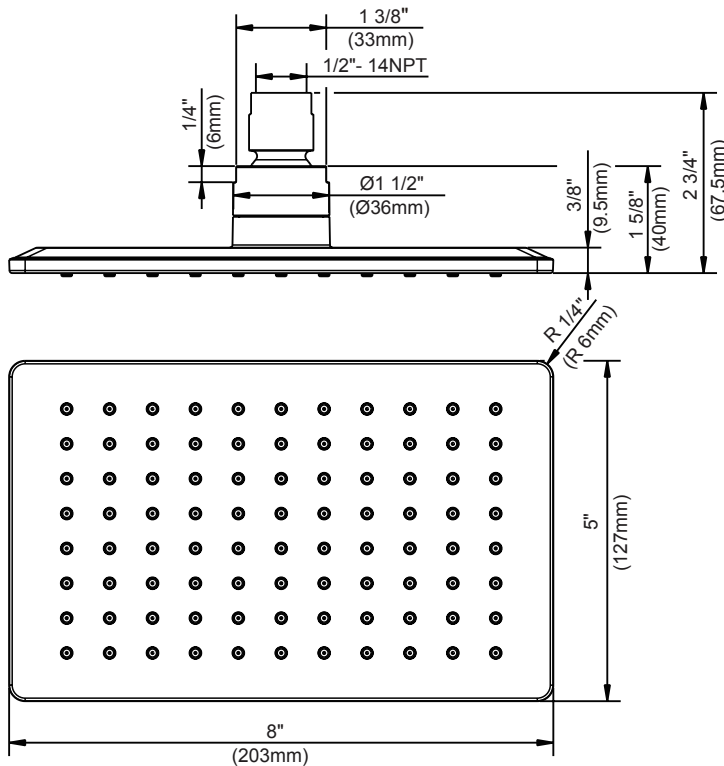

Submittal Information:

Job Name: _____

Location: _____

Contractor: _____

Contact #: _____