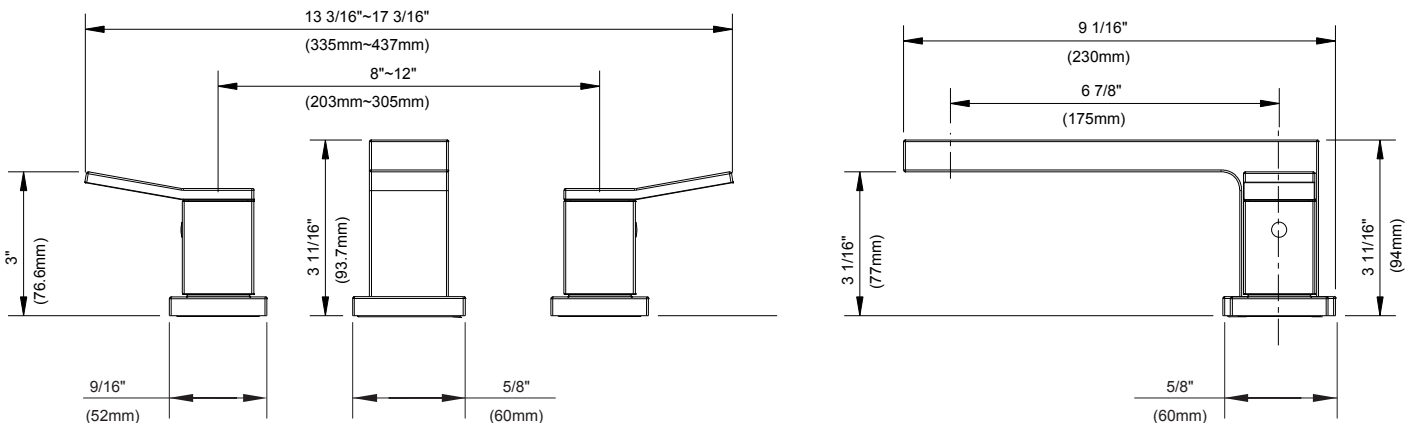

SPECIFICATIONS

Features/Benefits

- 3 11/16" Spout Height, 9 1/16" Spout Reach
- Metal Spout
- Slip Spout Installation
- Use with Widespread Roman Tub Valve D215000BT, Sold Separately
- Optional Handshower and Handshower Rough-In Sold Separately

Available Color/Finishes

Color	Description
	Chrome

Please see danze.com or current price list for available finishes.
Finish is defined by additional suffix.

Standards & Certifications

Submittal Information:

Name: _____ Contractor: _____
Location: _____ Contact #: _____