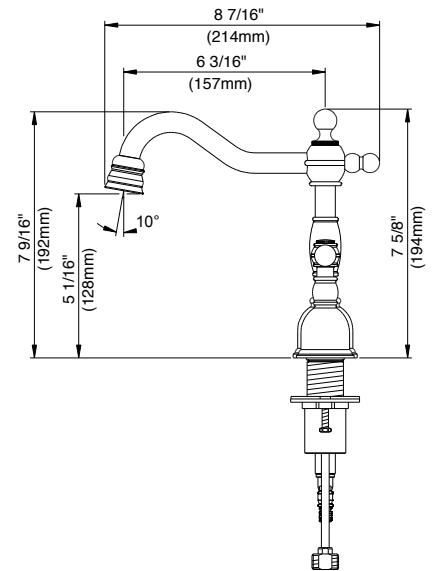

Submittal Information:

Name: _____
Location: _____

Contractor: _____
Contact #: _____