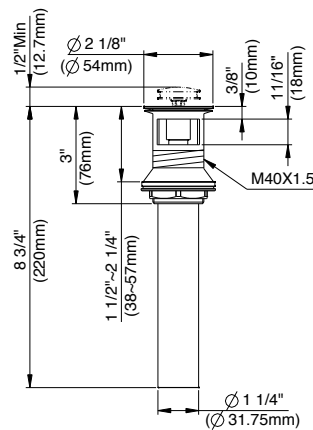

Submittal Information:

Name: _____
Location: _____

Contractor: _____
Contact #: _____