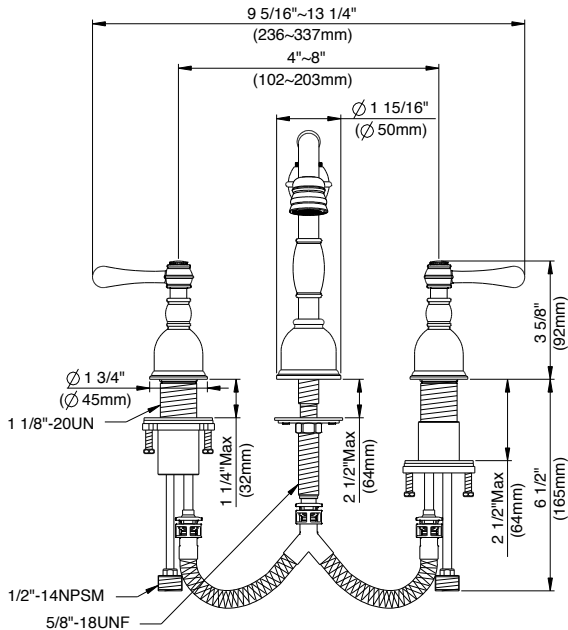

Submittal Information:

Name: _____
Location: _____

Contractor: _____
Contact #: _____