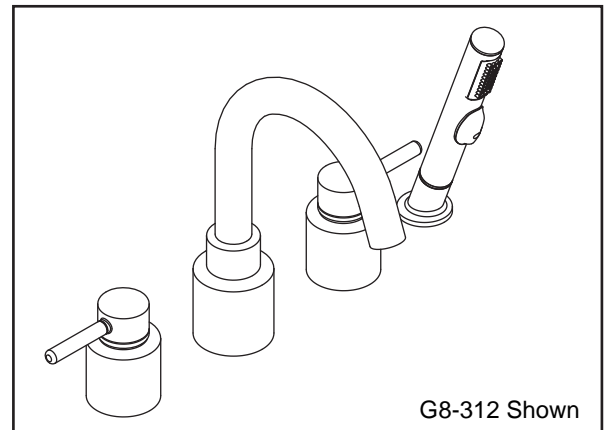

Features:

- Contemporary styling
- Ceramic disc cartridge
- Chrome and Brushed Nickel finishes
- All brass waterways
- Fully ADA compliant
- Limited Lifetime Warranty

Technical Specifications:

- ASME A112.18.1M
- ANSI A117.1
- CSA B125
- ANSI/NSF 61
- IAPMO/UPC

Catalog Numbers:

Trim kits:

- **G8-302** Roman tub filler trim kit, 3pc, Chrome
- **G8-302-BN** Roman tub filler trim kit, 3pc, Brushed Nickel
- **G8-312** Roman tub filler trim kit, 4pc, Chrome
- **G8-312-BN** Roman tub filler trim kit, 4pc, Brushed Nickel

Valves:

- **GH-400** Roman tub filler underbodies, 10" rough-in
- **GH-400-PK** Roman tub filler underbodies, 10" rough-in - Bulk Packaging
- **GH-410** Roman tub filler underbodies, Widespread
- **GH-410-PK** Roman tub filler underbodies, Widespread - Bulk Packaging

Prefixes Available:

None

Suffixes Available:

None

Job Name	
Date	
Model Specified	
Quantity	
Customer	
Contractor	
Architect/engineer	

GERBER®

PROFESSIONAL PERFORMANCE

Gerber Toll Free Technical Support: 888-648-6466
www.gerberonline.com