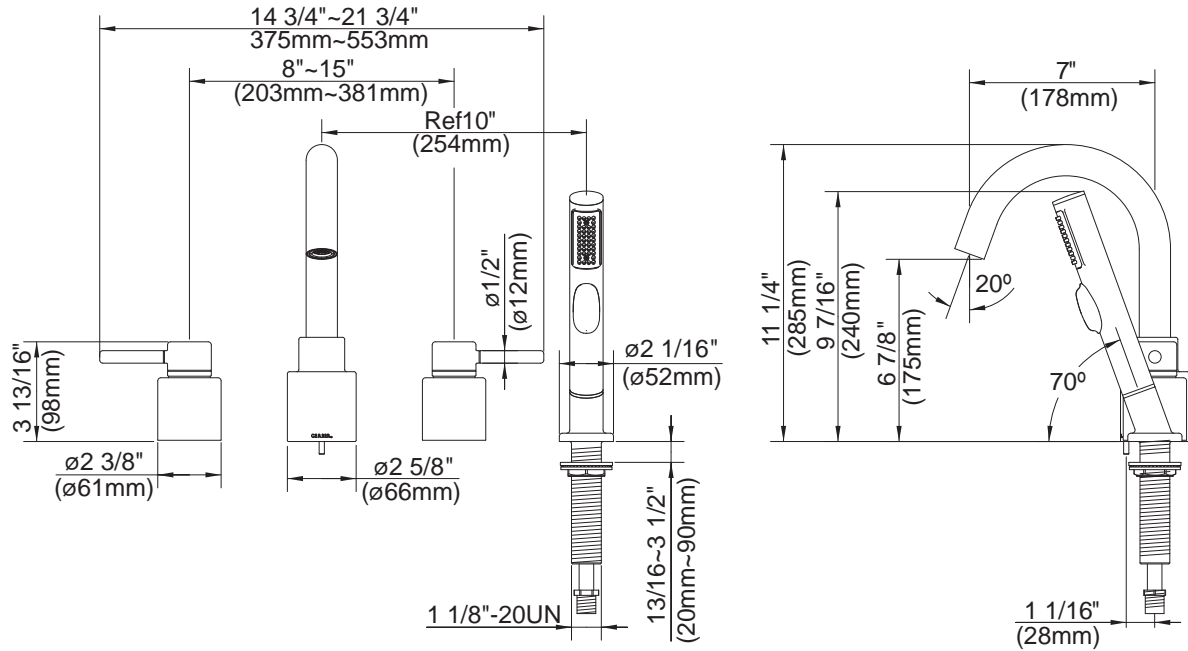

# GERBER®

PROFESSIONAL PERFORMANCE

Gerber Toll Free Technical Support: 888-648-6466  
www.gerberonline.com

**ROMAN TUB FAUCET ROUGH - IN VALVES - CRITICAL DIMENSIONS**

Rough - in GH - 400 (cc) & rough - in valve GH - 410 (widespread)