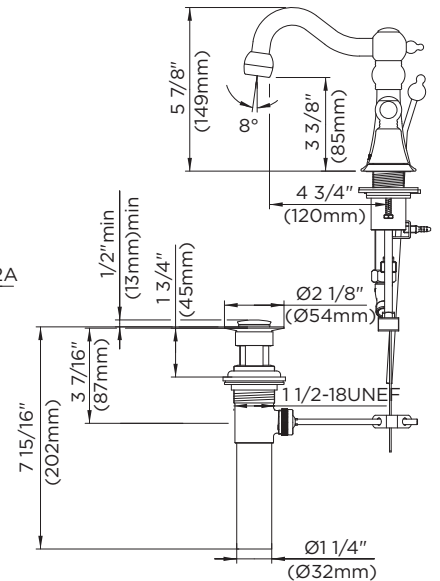

Suffixes Available:

None

Job Name	
Date	
Model Specified	
Quantity	
Customer	
Contractor	
Architect/engineer	

Gerber Toll Free Technical Support: 888-648-6466
www.gerberonline.com