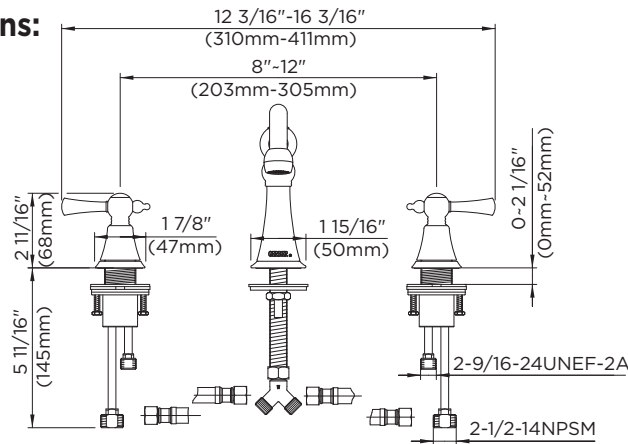

Suffixes Available:

None

Job Name	
Date	
Model Specified	
Quantity	
Customer	
Contractor	
Architect/engineer	

Gerber Toll Free Technical Support: 888-648-6466
www.gerberonline.com