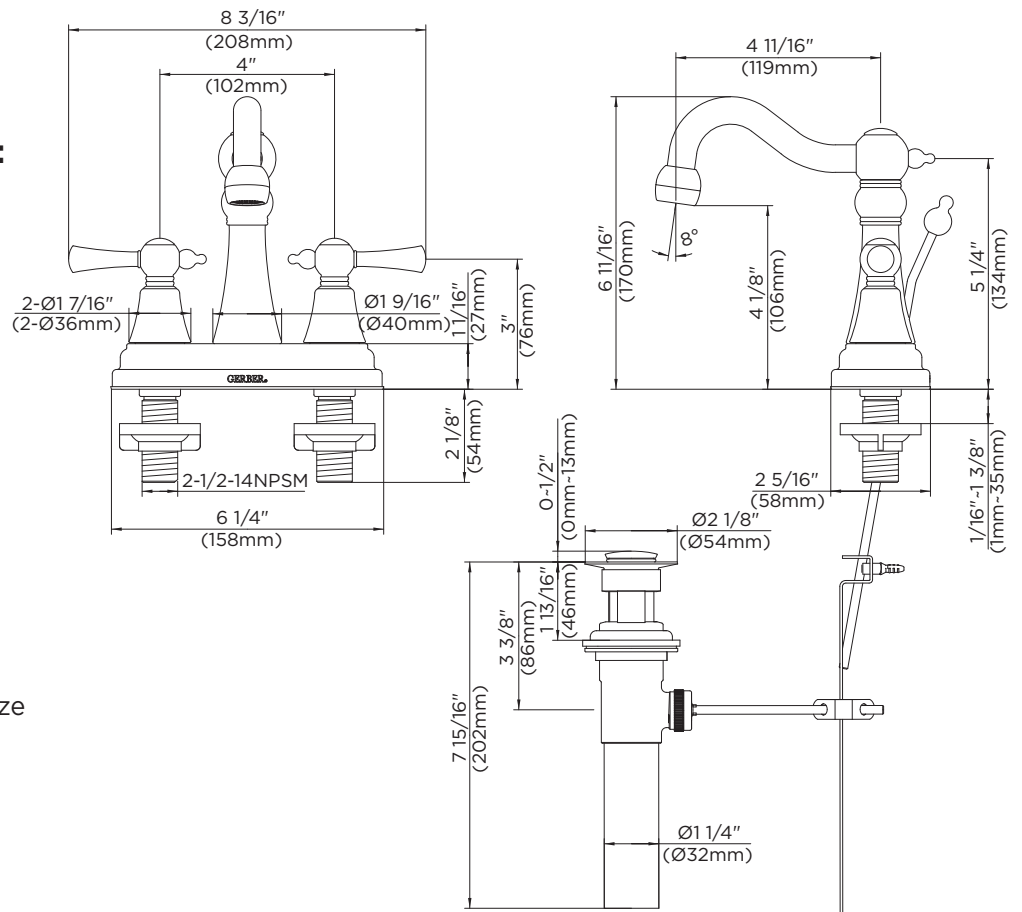

GERBER

43-232 Series

Brianne™

Two Handle Lavatory Faucet

Features:

- 4" centerset, brass pop-up
- Traditional styling
- Ceramic disc cartridges
- Chrome, brushed nickel, and oil rubbed bronze finishes
- 1.5 gpm (5.7 L/min) maximum aerator at 60 psi
- Low lead waterway per NSF/ANSI 372 (previously known as CA AB 1953)
- Fully ADA compliant
- Limited lifetime warranty

Standards & Certifications:

- NSF/ANSI 61-9
- ASME A112.18.1M
- NSF/ANSI 372
- CSA B125.1
- IAPMO/cUPC
- ICC/ANSI A117.1
- EPA/Watersense
- MASS Code

Catalog Numbers:

- **43-232** Chrome
- **43-232-BN** Brushed Nickel
- **43-232-RB** Oil Rubbed Bronze

Prefixes Available:

None

Suffixes Available:

None

Job Name	
Date	
Model Specified	
Quantity	
Customer	
Contractor	
Architect/engineer	

Gerber Toll Free Technical Support: 888-648-6466
www.gerberonline.com