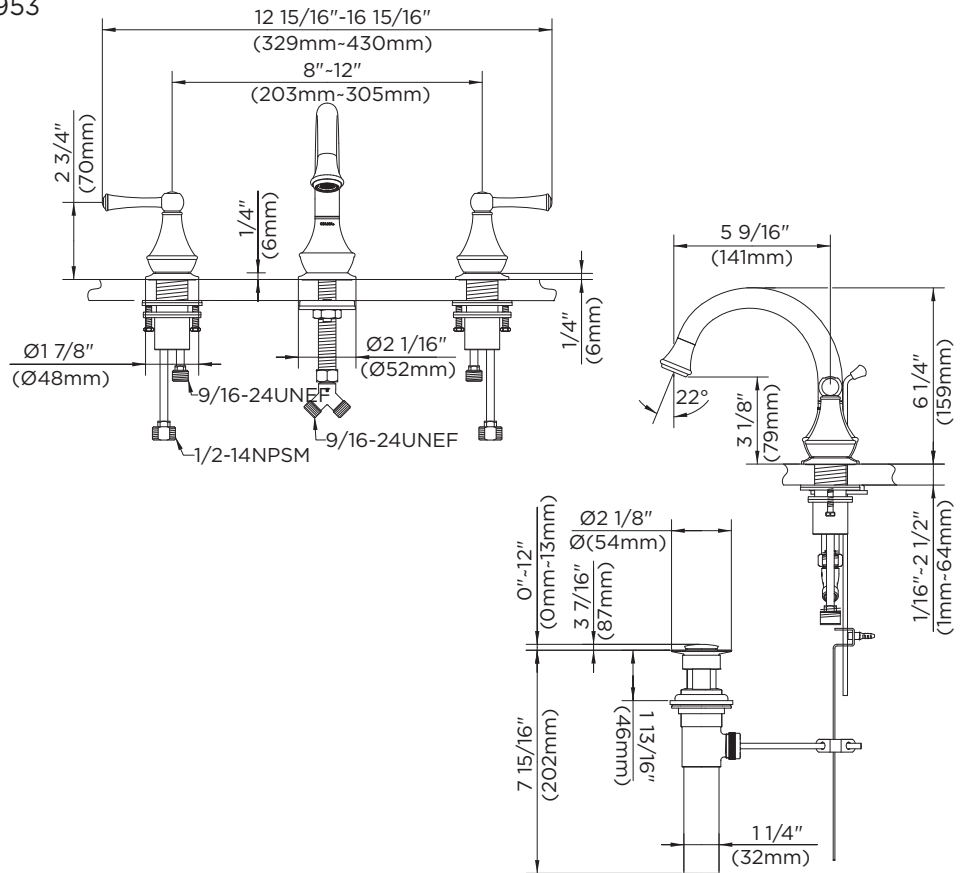

GERBER

43-075 Series Carol Stream™

Two Handle Lavatory Faucet

Features:

- Traditional styling
- Mini-widespread, 8" to 12" centers
- Brass pop-up
- 3-hole installation
- Ceramic disc cartridges
- Chrome and brushed nickel finishes
- 1.5 gpm (5.7 L/min) maximum aerator at 60 psi
- Low lead waterways per CA AB 1953
- Fully ADA compliant
- Limited lifetime warranty

Standards & Certifications:

- NSF/ANSI 61-9
- ASME A112.18.1M
- NSF/ANSI 372
- CSA B125.1
- IAPMO/cUPC
- ICC/ANSI A117.1
- Mass Code

Catalog Numbers:

- **43-075** Chrome
- **43-075-BN** Brushed Nickel
- **43-075-RB** Oil Rub Bronze

Prefixes Available:

None

Suffixes Available:

None

Job Name	
Date	
Model Specified	
Quantity	
Customer	
Contractor	
Architect/engineer	

Gerber Toll Free Technical Support: 888-648-6466
www.gerberonline.com