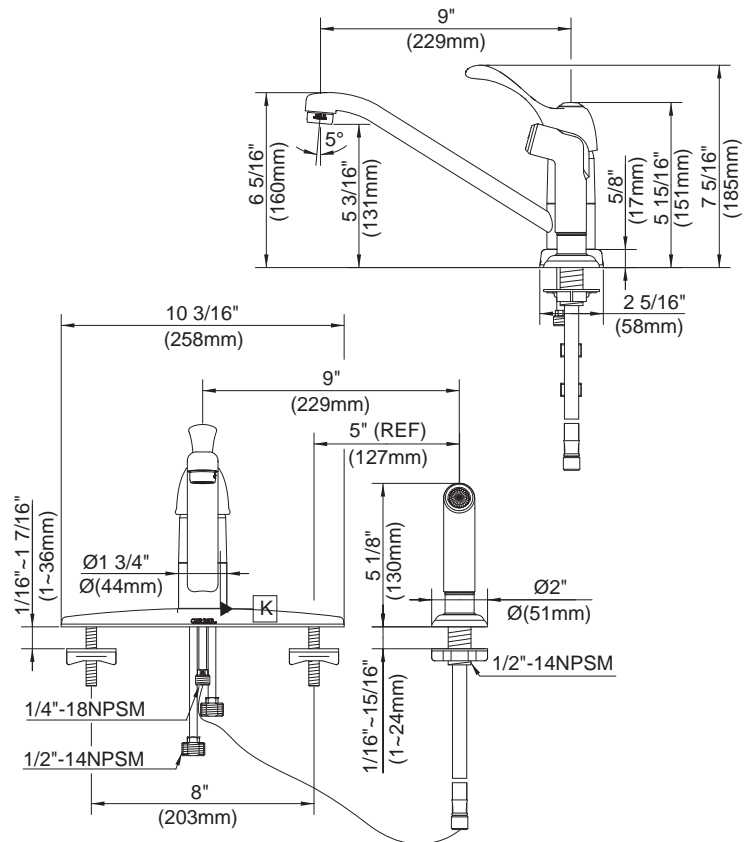

#### Suffixes Available:

None

40-451 Shown

Job Name	
Date	
Model Specified	
Quantity	
Customer	
Contractor	
Architect/engineer	

Gerber Toll Free Technical Support: 888-648-6466  
www.gerberonline.com