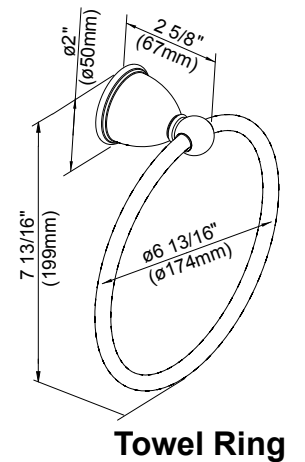

24" Towel Bar

Towel Ring

Prefixes Available:

None

Suffixes Available:

None

GERBER®

PROFESSIONAL PERFORMANCE

Gerber Toll Free Technical Support: 888-648-6466
www.gerberonline.com

Job Name	
Date	
Model Specified	
Quantity	
Customer	
Contractor	
Architect/engineer