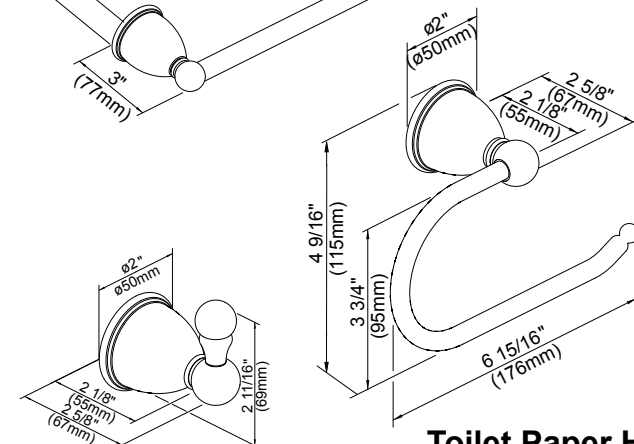

Toilet Paper Holder

Robe Hook