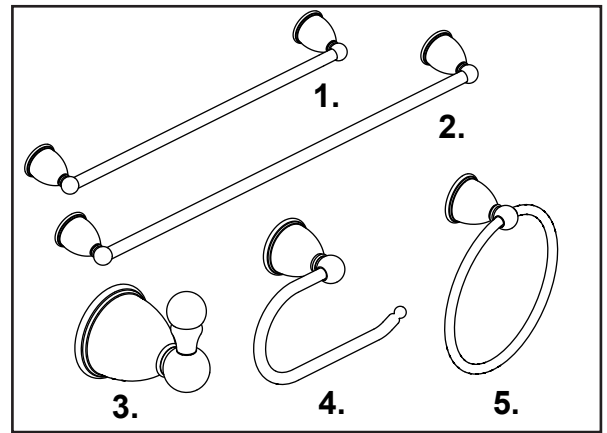

### Features:

- Transitional styling
- Consists of:
  - 18" and 24" Towel Bar
  - Robe Hook
  - Toilet Paper Holder
  - Towel Ring
- Finishes available in:
  - Polished Chrome
  - Brushed Nickel
  - Oil Rubbed Bronze
- Coordinates with Gerber Allerton, Brianne, Abigail, and Pomeroy bathroom faucet series

### 1. 18" Towel Bar

- 60-212 Chrome
- 60-212-BN Brushed Nickel
- 60-212-RB Oil Rubbed Bronze

18" Towel Bar

### 2. 24" Towel Bar

- 60-210 Chrome
- 60-210-BN Brushed Nickel
- 60-210-RB Oil Rubbed Bronze

24" Towel Bar