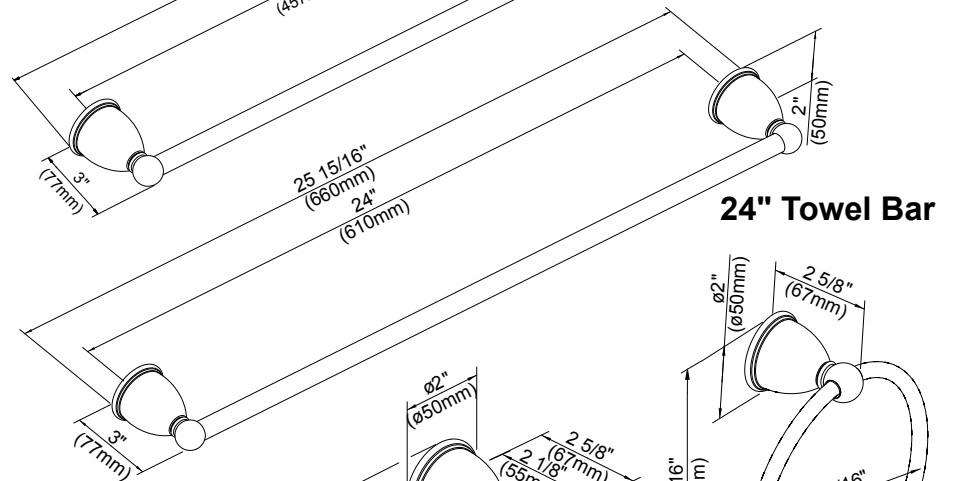

### Features:

- Transitional styling
- Consists of:
  - 18" and 24" Towel Bar
  - Robe Hook
  - Toilet Paper Holder
  - Towel Ring
- Finishes available in:
  - Polished Chrome
  - Brushed Nickel
  - Oil Rubbed Bronze
- Coordinates with Gerber Allerton, Brianne, Abigail, and Pomeroy bathroom faucet series

### 1. 18" Towel Bar

- 60-212 Chrome
- 60-212-BN Brushed Nickel
- 60-212-RB Oil Rubbed Bronze

18" Towel Bar

### 2. 24" Towel Bar

- 60-210 Chrome
- 60-210-BN Brushed Nickel
- 60-210-RB Oil Rubbed Bronze

24" Towel Bar