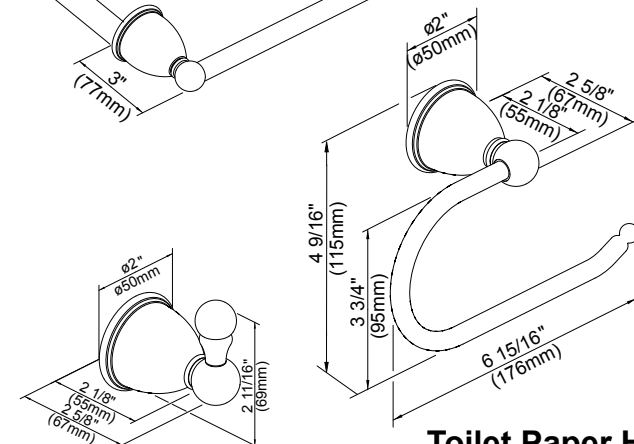

Robe Hook

4. Toilet Paper Holder

- 60-215 Chrome
- 60-215-BN Brushed Nickel
- 60-215-RB Oil Rubbed Bronze

Toilet Paper Holder

5. Towel Ring

- 60-213 Chrome
- 60-213-BN Brushed Nickel
- 60-213-RB Oil Rubbed Bronze