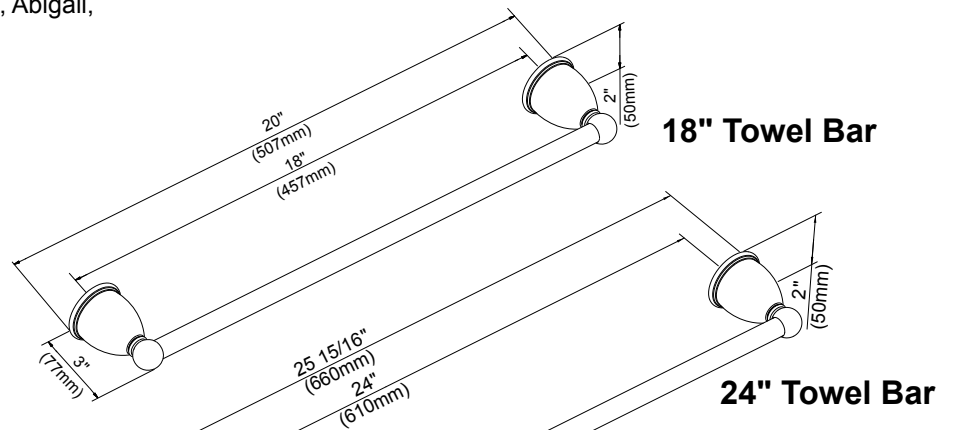

### Features:

- Transitional styling
- Consists of:
  - 18" and 24" Towel Bar
  - Robe Hook
  - Toilet Paper Holder
  - Towel Ring
- Finishes available in:
  - Polished Chrome
  - Brushed Nickel
  - Oil Rubbed Bronze
- Coordinates with Gerber Allerton, Brianne, Abigail, and Pomeroy bathroom faucet series

### 1. 18" Towel Bar

- 60-212 Chrome
- 60-212-BN Brushed Nickel
- 60-212-RB Oil Rubbed Bronze

18" Towel Bar