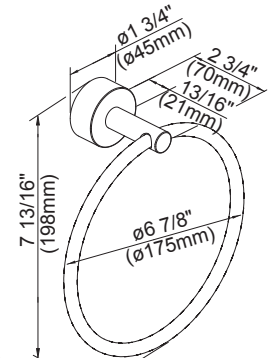

Towel Ring

Prefixes Available:

None

Suffixes Available:

None

Robe Hook

GERBER®

PROFESSIONAL PERFORMANCE

Gerber Toll Free Technical Support: 888-648-6466
www.gerberonline.com

Job Name	
Date	
Model Specified	
Quantity	
Customer	
Contractor	
Architect/engineer