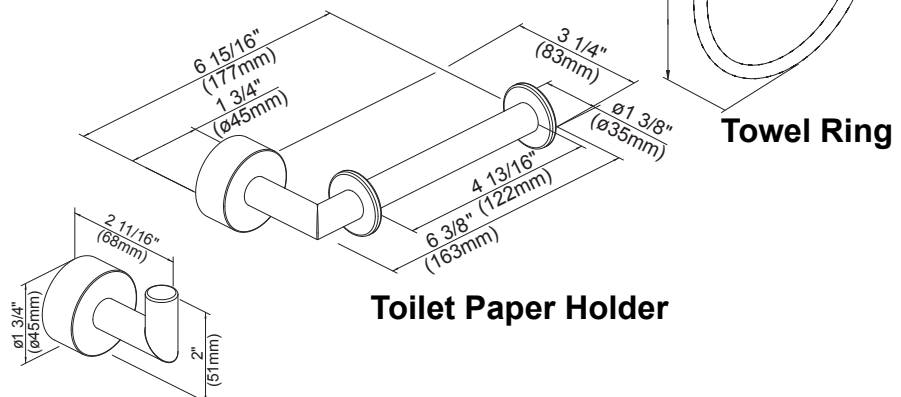

4. Toilet Paper Holder

- 60-205 Chrome
- 60-205-BN Brushed Nickel
- 60-205-RB Oil Rubbed Bronze

Toilet Paper Holder

5. Towel Ring

- 60-203 Chrome
- 60-203-BN Brushed Nickel
- 60-203-RB Oil Rubbed Bronze