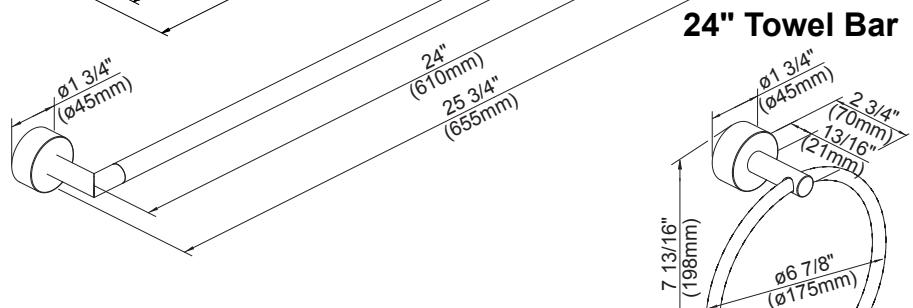

Features:

- Contemporary styling
- Consists of:
 - 18" and 24" Towel Bar
 - Robe Hook
 - Toilet Paper Holder
 - Towel Ring
- Finishes available in:
 - Polished Chrome
 - Brushed Nickel
 - Oil Rubbed Bronze
- Coordinates with Wicker Park faucet series

1. 18" Towel Bar

- 60-202 Chrome
- 60-202-BN Brushed Nickel
- 60-202-RB Oil Rubbed Bronze

18" Towel Bar

2. 24" Towel Bar

- 60-200 Chrome
- 60-200-BN Brushed Nickel
- 60-200-RB Oil Rubbed Bronze

24" Towel Bar