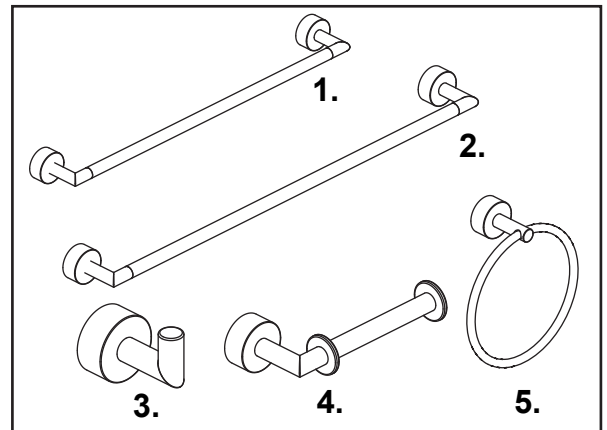

Features:

- Contemporary styling
- Consists of:
 - 18" and 24" Towel Bar
 - Robe Hook
 - Toilet Paper Holder
 - Towel Ring
- Finishes available in:
 - Polished Chrome
 - Brushed Nickel
 - Oil Rubbed Bronze
- Coordinates with Wicker Park faucet series

1. 18" Towel Bar

- 60-202 Chrome
- 60-202-BN Brushed Nickel
- 60-202-RB Oil Rubbed Bronze

18" Towel Bar

2. 24" Towel Bar

- 60-200 Chrome
- 60-200-BN Brushed Nickel
- 60-200-RB Oil Rubbed Bronze

24" Towel Bar

3. Robe Hook

- 60-208 Chrome
- 60-208-BN Brushed Nickel
- 60-208-RB Oil Rubbed Bronze

4. Toilet Paper Holder

- 60-205 Chrome
- 60-205-BN Brushed Nickel
- 60-205-RB Oil Rubbed Bronze

Toilet Paper Holder

5. Towel Ring