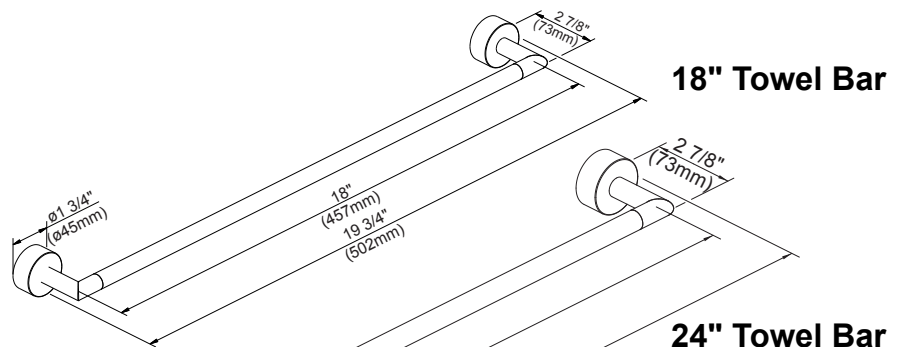

Features:

- Contemporary styling
- Consists of:
 - 18" and 24" Towel Bar
 - Robe Hook
 - Toilet Paper Holder
 - Towel Ring
- Finishes available in:
 - Polished Chrome
 - Brushed Nickel
 - Oil Rubbed Bronze
- Coordinates with Wicker Park faucet series

1. 18" Towel Bar

- 60-202 Chrome
- 60-202-BN Brushed Nickel
- 60-202-RB Oil Rubbed Bronze

18" Towel Bar

2. 24" Towel Bar

- 60-200 Chrome
- 60-200-BN Brushed Nickel
- 60-200-RB Oil Rubbed Bronze

24" Towel Bar