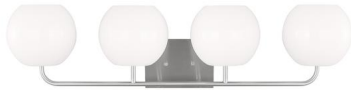

## GLV1014BS: Extra Large Vanity

### Dimensions:

**Width:** 34"      **Extends:** 8"  
**Height:** 8 5/8"      **Wire:** 8" (color/Black/White)  
**Mounting Proc.:** Cap Nuts  
**Connection:** Mounted To Box

### Material List:

1 Body - Steel - Brushed Steel