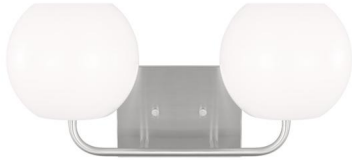

GENERATION LIGHTING

GLV1012BS: Medium Vanity

Collection: Rory

UPC #:785652139970

Finish: Brushed Steel (BS)

Dimensions:

Width: 18"

Height: 8 5/8"

Extends: 8"

Wire: 8" (color/Black/White)

Mounting Proc.: Cap Nuts

Connection: Mounted To Box

Bulbs:

2 - Medium A19 60w Max. 120v - Not included

Features:

- Easily converts to LED with optional replacement lamps
- Fixture may be mounted in the up or down position
- Meets Title 24 energy efficiency standards
- Title 24 compliant if used with Joint Appendix (JA8) approved light bulbs listed in the California Energy Commission Appliance database.

Material List:

1 Body - Steel - Brushed Steel

Safety Listing:

Safety Listed for Damp Locations

Instruction Sheets:

Shade / Glass / Diffuser Details:

Part	Material	Finish	Quantity	Item Number	Length	Width	Height	Diameter	Fitter Diameter	Shade Top Length	Shade Top Width	Shade Top Diameter
Shade	Glass	Opal	2				5 7/8	6 7/8				

Backplate / Canopy Details:

Type	Height / Length	Width	Depth	Diameter	Outlet Box Up	Outlet Box Down
Back Plate	5	7	7/8		6 1/8	2 1/2

Shipping Information:

Package Type	Product #	Quantity	UPC	Length	Width	Height	Cube	Weight	Fr. Class	UPS Ship
Individual	GLV1012BS	1	785652139970							