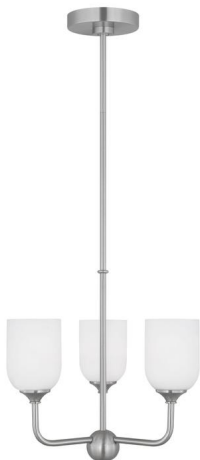

GENERATION LIGHTING

GLC1073BS: Small Chandelier

Collection: Emile

UPC #: 785652140211

Finish: Brushed Steel (BS)

Dimensions:

Diameter: 16" **Overall Height:** 60 3/8"
Width: 16" **Wire:** 72" (color/Clear Silver)
Height: 17" **Mounting Proc.:** Screw Collar - Stem
Connection: Mounted To Box

Bulbs:

3 - Medium A19 75w Max. 120v - Not included

Features:

- This product may be mounted on a sloped ceiling
- Easily converts to LED with optional replacement lamps
- Meets Title 24 energy efficiency standards
- Title 24 compliant if used with Joint Appendix (JA8) approved light bulbs listed in the California Energy Commission Appliance database.

Material List:

1 Body - Steel - Brushed Steel
 3 12" Stem - Steel - Brushed Steel
 1 6" Stem - Steel - Brushed Steel

Safety Listing:

Safety Listed for Damp Locations 

Instruction Sheets:

Trilingual (English, Spanish, and French) (920GLC1073)

Shade / Glass / Diffuser Details:

Part	Material	Finish	Quantity	Item Number	Length	Width	Height	Diameter	Fitter Diameter	Shade Top Length	Shade Top Width	Shade Top Diameter
Shade	Glass	Etched / White Inside	3				5 1/4	4				