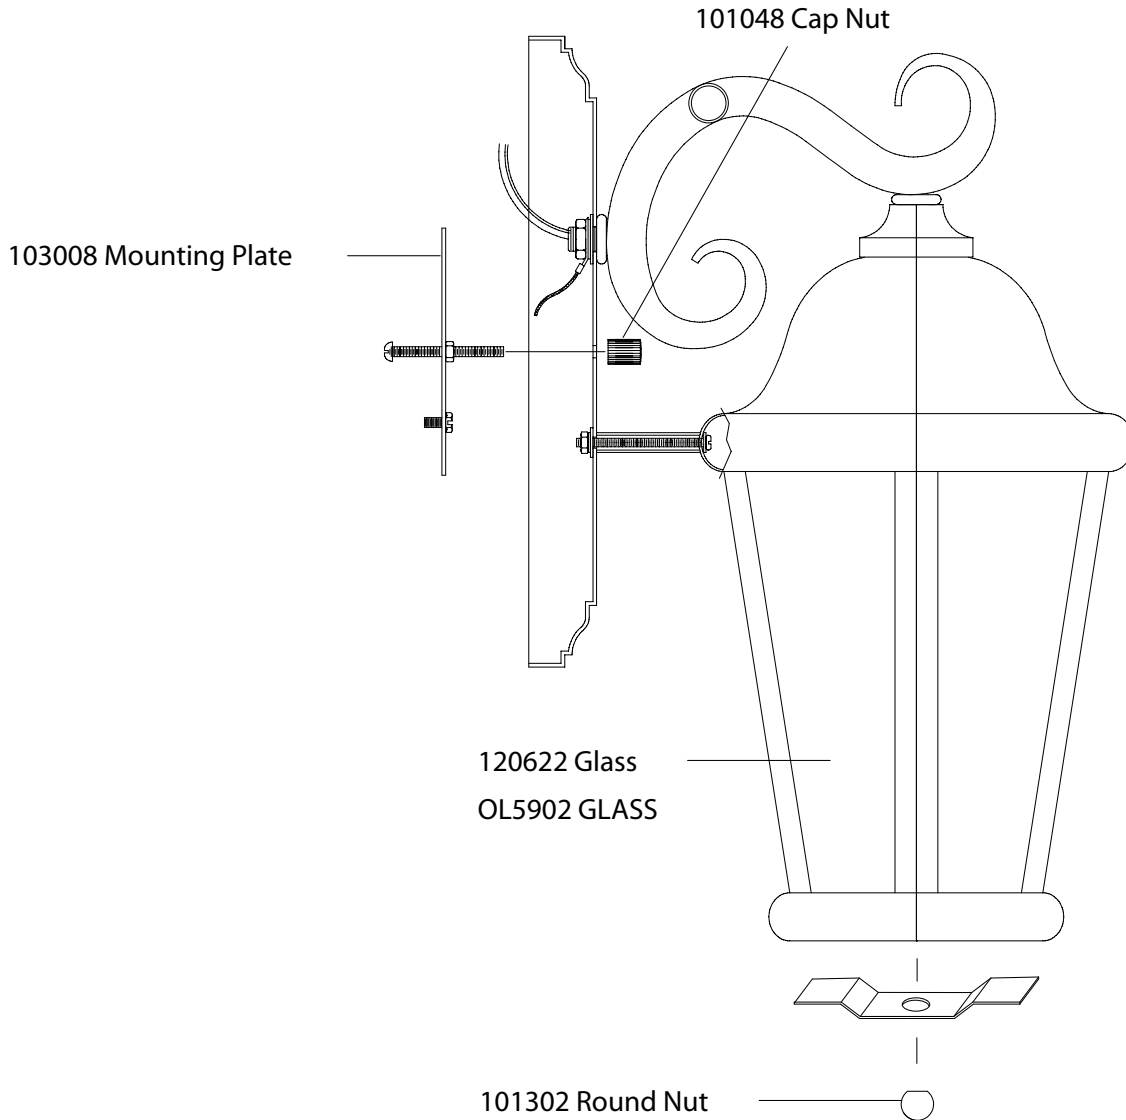

# Replacement Parts For

# OL5902

10/2012

Qty.	Part #	Description
	103008	Mounting Plate
	120622	Glass
	101048	Cap Nut
	101302	Round Nut
	OL5902 GLASS	Glass