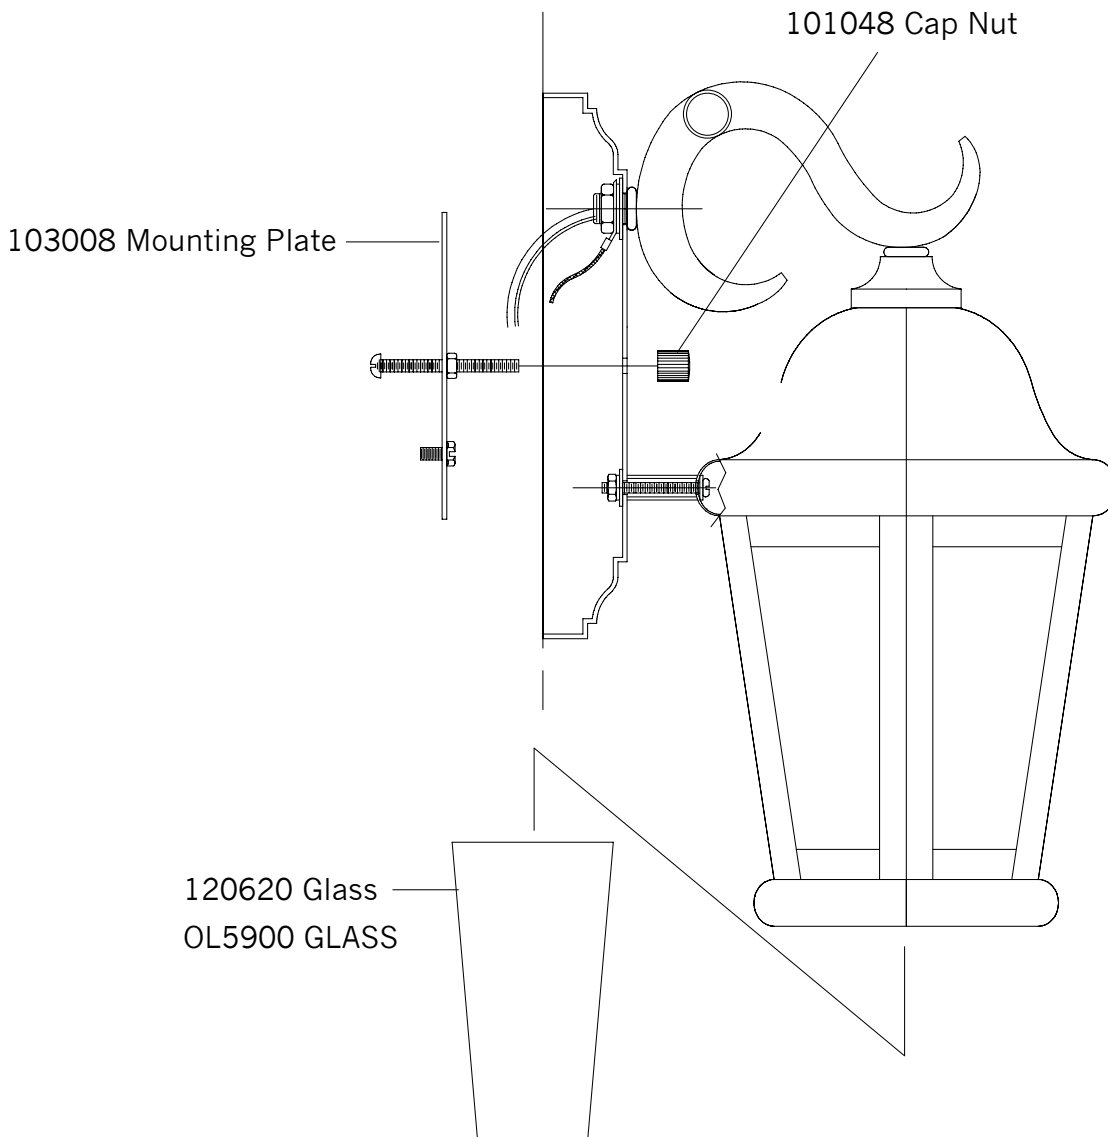

Replacement Parts For **OL5900** 10/2012

Qty.	Part #	Description
	103008	Mounting Plate
	120620	Glass
	101048	Cap Nut
	OL5900 GLASS	Glass

FEISS[®]

EST. 1955