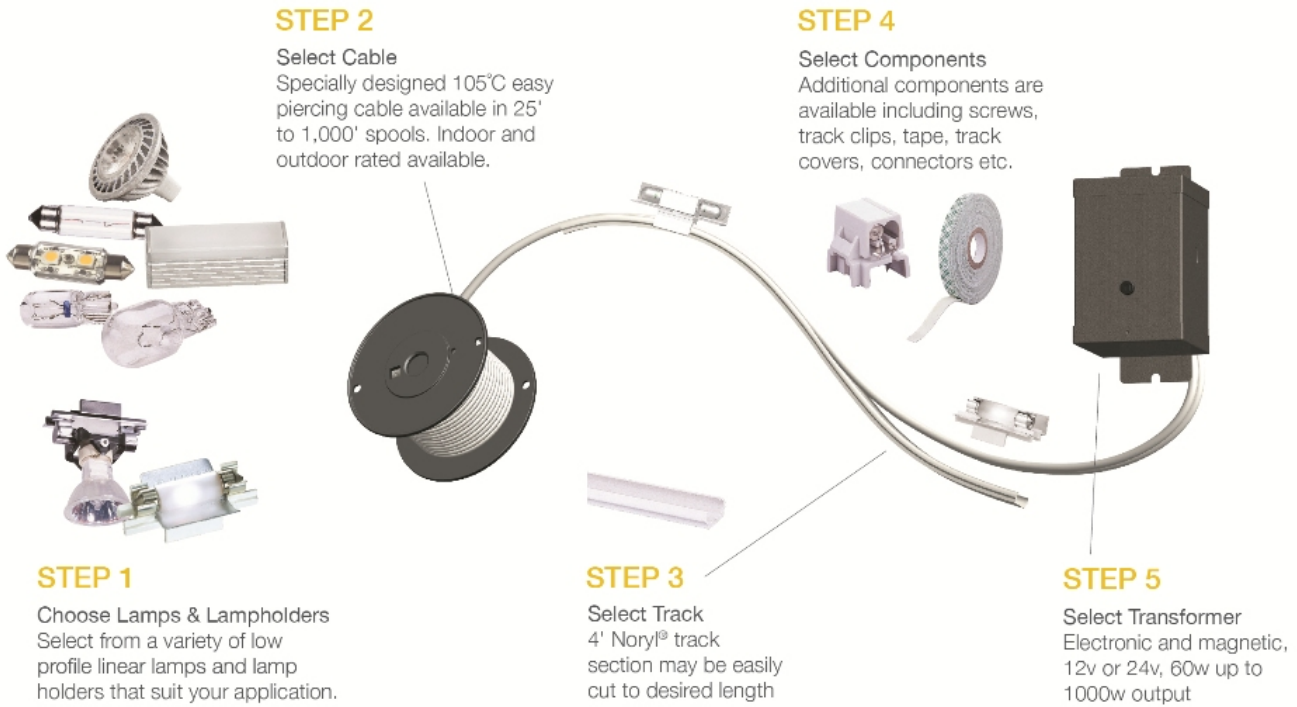

Component Diagram:

AMBIANCE
Lighting Systems

7400 Linder Ave. | Skokie, Illinois 60077 | 800-347-5483
© 2013 Sea Gull Lighting LLC, a Generation Brands Company.