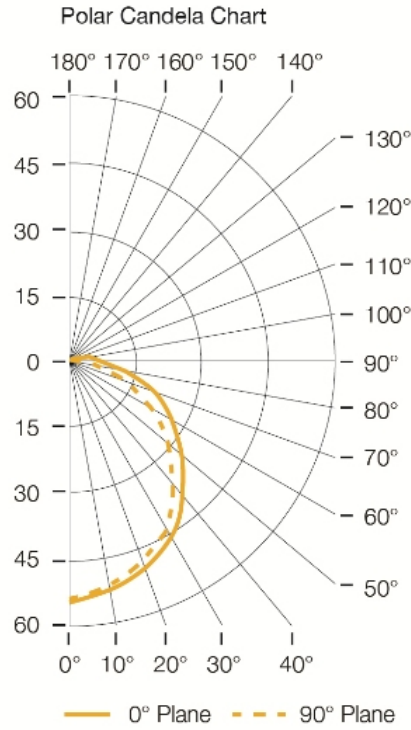

Job Name:		Item Number:	
Specifier Name:		Sales Agency:	
Specifier Contact:		Agency Contact:	
Fixture Type:		Comments:	
Quantity:		Approval:	

12V 4" High Output LED Module 2700K

L: 4" W: 7/8" H: 5/8"

Description

Specifications

Item Number	98702S-986
Finish	Tinted Aluminum
Dimensions	L: 4" W: 7/8" H: 5/8"
Min. Spacing	5" on center
Diffuser	Acrylic - Frosted
Voltage	12V
Color Temperature	2700°K
Lumens	160
Watts Consumed	3 watts
Efficacy	53.3 lm/w
Color Rendering	>85 CRI
Rated Average Life	50,000 hours to 70%
Safety Listing	cETL Listed for Damp Locations
Warranty	5-Year Limited Warranty

Instruction Sheets

- Trilingual (English, Spanish, and French) (990LXLEDMOD)

Shipping Information:

Package Type	Product #	Quantity	UPC	Length	Width	Height	Cube	Weight	UPS Ship
Individual	98702S-986	1	785652218637	4.38	1.2	1.2	0.004	0.1	Yes
Master Pack	98702S-986	200	10785652218634	5.25	9.25	11	0.309	19.4	Yes

Photometric Diagram:

Zone (Degrees)	Lumens	% of Lamp
0° – 30°	41	25.43%
0° – 40°	66	41.30%
0° – 60°	116	72.47%
0° – 90°	152	95.10%
90° – 180°	8	4.90%
0° – 180°	160	100%

		Horizontal Angle (Degrees)		
		0°	45°	90°
Vertical Angle (Degrees)	0°	28473	28473	28473
	45°	24582	22068	21703
	55°	22950	20047	19941
	65°	20723	17710	17962
	75°	17125	14543	15514
	85°	9191	10347	12734