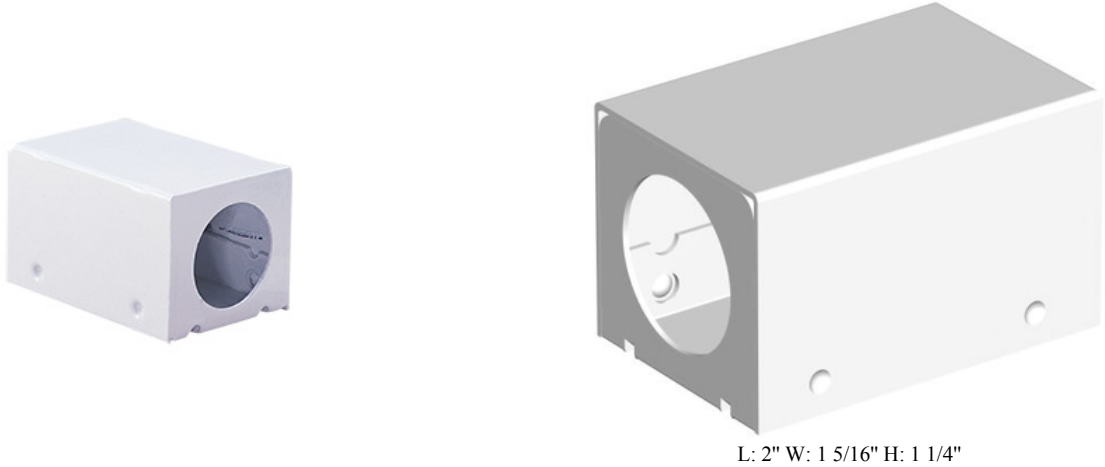

Job Name:		Item Number:	
Specifier Name:		Sales Agency:	
Specifier Contact:		Agency Contact:	
Fixture Type:		Comments:	
Quantity:		Approval:	

Conduit to Lx Wiring Compartment

Description

Steel wiring compartment with hole for 1/2" conduit connector and snap on cover and opening for Lx track and cable. Includes terminal block for connection between transformer extension wire (i.e. Bx or Romex) and low voltage cable. Maximum wattage allowed for 10/2 AWG: 300w at 12V; 500w at 24V Max. UL and C-UL listed.

Specifications

Item Number	9481-15
Finish	White
Dimensions	L: 2" W: 1 5/16" H: 1 1/4"
Safety Listing	UL Listed for Dry Locations cUL Listed for Dry Locations cETL Listed for Dry Locations
Warranty	1-Year Warranty

Instruction Sheets

- English (HC-203)

Shipping Information:

Package Type	Product #	Quantity	UPC	Length	Width	Height	Cube	Weight	UPS Ship
Individual	9481-15	1	785652948152	3	2	1.5	0.005	0.1	Yes
Master Pack		10	10785652948159	8	4.25	4	0.079	1.7	Yes
Shipping Master		100	20785652948156	21.5	9	9	1.008	17.7	Yes