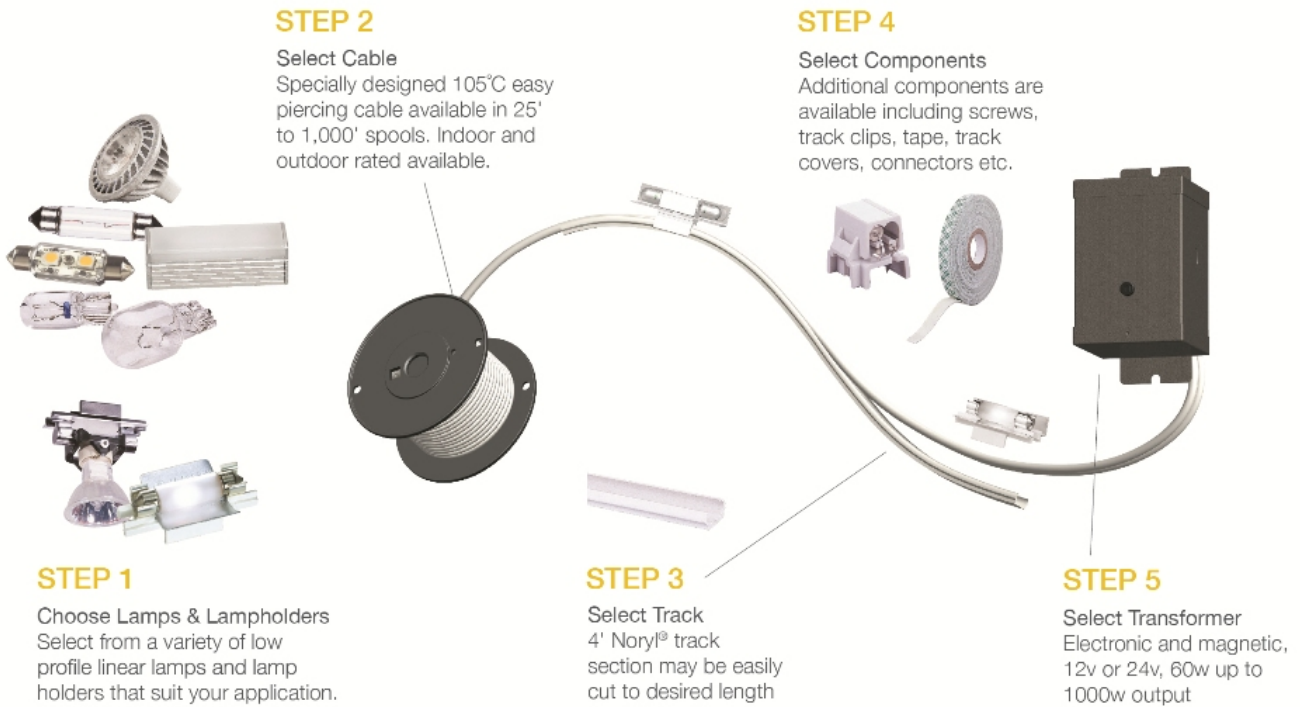

Component Diagram:

AMBIANCE
Lighting Systems

7400 Linder Ave. | Skokie, Illinois 60077 | 800-347-5483
© 2013 Sea Gull Lighting LLC, a Generation Brands Company.