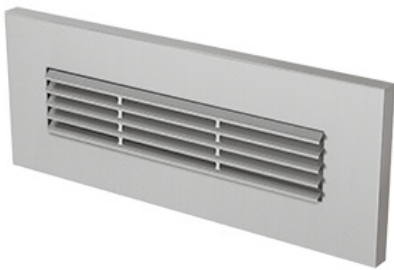

Job Name:		Item Number:	
Specifier Name:		Sales Agency:	
Specifier Contact:		Agency Contact:	
Fixture Type:		Comments:	
Quantity:		Approval:	

Louver Horizontal LED Brick Light Satin Ni

Description

Specifications

Item Number	94401S-849
Dimensions	L: 7 7/8" H: 2 3/8"
Extends	1 7/8"
Voltage	120V
Lamp Type	Array
Lamp Base	Integrated
Light Source	LED
Color Temperature	3000°K
Lumens	300
Watts Consumed	8.6 watts
Efficacy	34.9 lm/w
Color Rendering	>90 CRI
Rated Average Life	50,000 hours to 70%