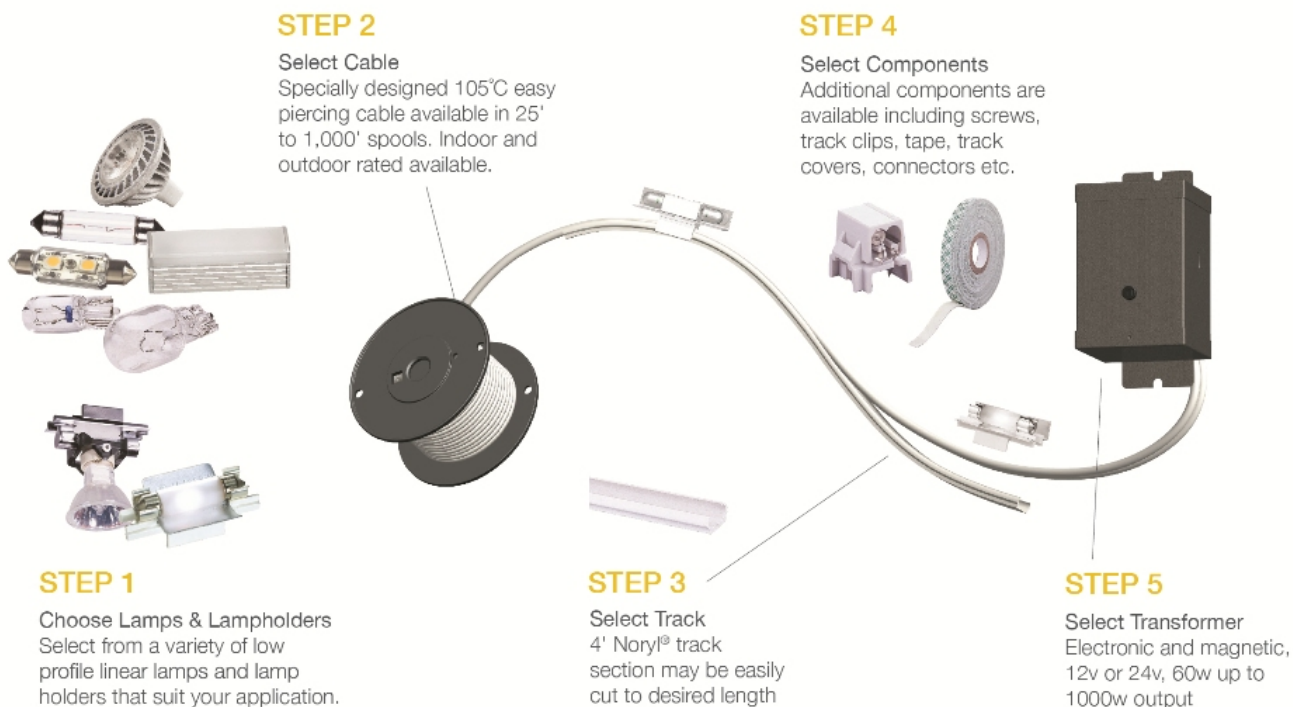

Component Diagram:

AMBIANCE
Lighting Systems

7400 Linder Ave. | Skokie, Illinois 60077 | 800-347-5483
© 2013 Sea Gull Lighting LLC, a Generation Brands Company.