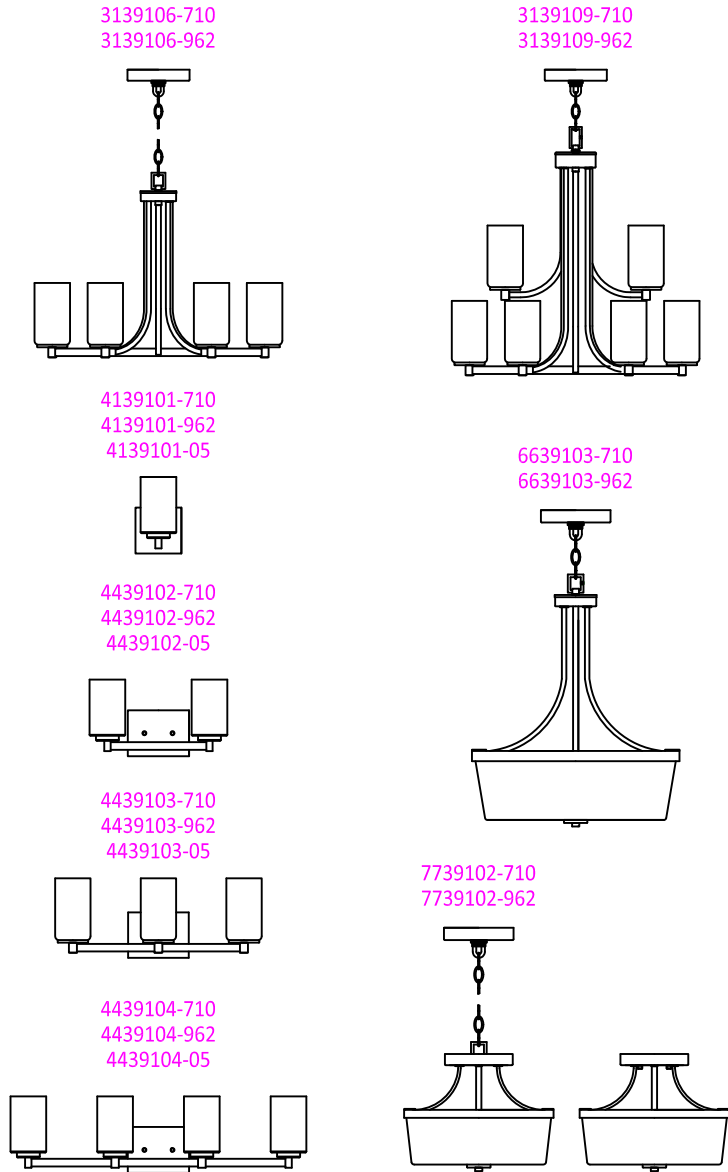

Hettinger Collection (391) Replacement Parts

All New Replacement Parts:

Part Number	Description	Used On
391CK-xxx	Canopy Kit, including Mtg bar,RTN,Hex nut(2),Canopy and Screw collar set	3139106, 3139109, 6639103, 7739102
391PB-xxx	Hardware Bag, For Hettinger collection	For Hettinger collection
G560196-303	Glass,Ø3 1/2", with 6 1/8" height	3139106, 3139109, 4139101, 4439102/03/04
G560265-303	Glass,Ø18 9/16", with 4 5/8" height	6639103
G560266-303	Glass,Ø13", with 4 7/8" height	7739102
9100-xxx	Standard chain,6FT	3139106, 3139109, 6639103, 7739102
260135-15	Metal Socket Ring, threads to match medium base socket,White	3139106, 3139109, 4139101, 4439102/03/04

Part number & detail: