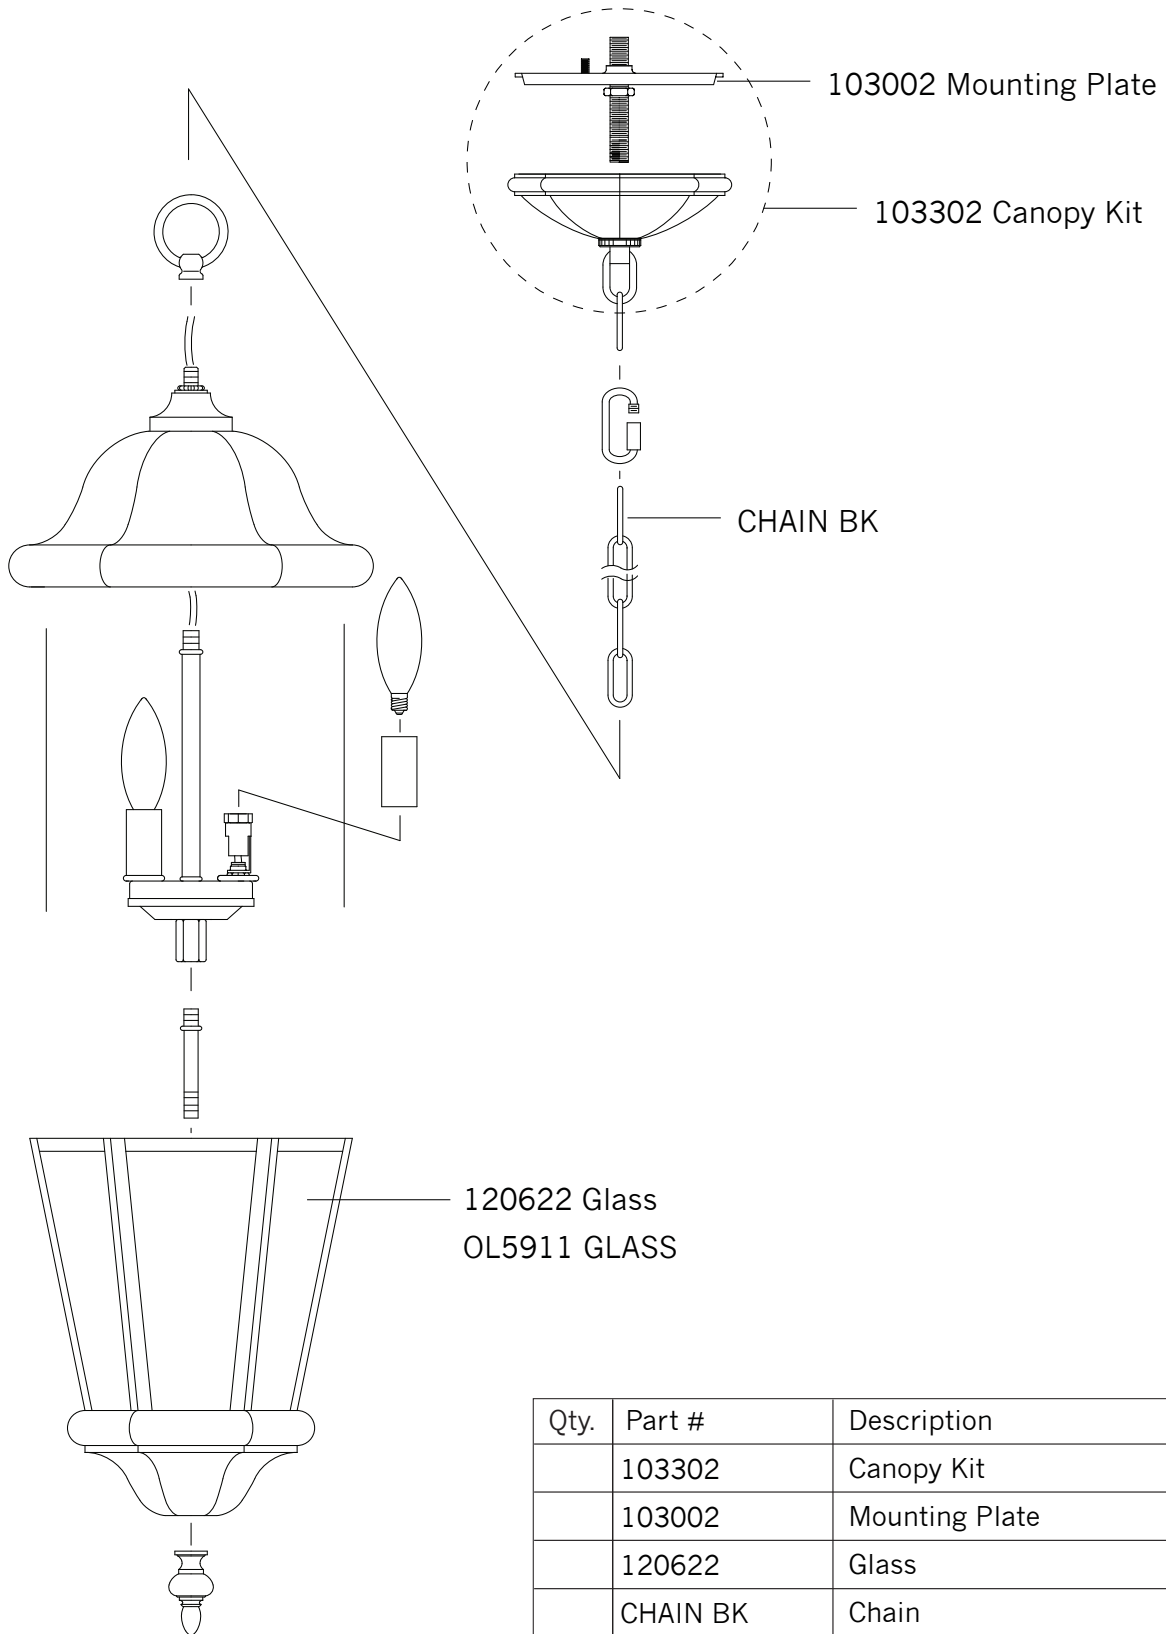

# Replacement Parts For

# OL5911

10/2012

Qty.	Part #	Description
	103302	Canopy Kit
	103002	Mounting Plate
	120622	Glass
	CHAIN BK	Chain
	OL5911 GLASS	Glass