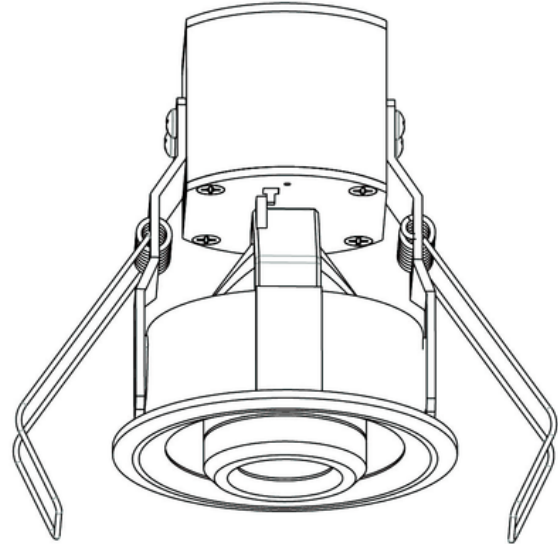

Job Name:		Item Number:	
Specifier Name:		Sales Agency:	
Specifier Contact:		Agency Contact:	
Fixture Type:		Comments:	
Quantity:		Approval:	

24V LED NICHE GIMBAL 2700K-15

D: 2 5/8" W: 2 5/8" H: 3 1/2"

Description

Specifications

Item Number	95516S-15
Finish	White
Dimensions	D: 2 5/8" W: 2 5/8" H: 3 1/2"
Voltage	24V
Lamp Type	Array
Lamp Base	Integrated
Light Source	LED
Color Temperature	2700°K
Lumens	300
Watts Consumed	4.2 watts
Efficacy	71.4 lm/w
Color Rendering	>90 CRI
Rated Average Life	50,000 hours
Warranty	5-Year Limited Warranty

Instruction Sheets

- Trilingual (English, Spanish, and French) (990LUCRN)

Shipping Information:

Package Type	Product #	Quantity	UPC	Length	Width	Height	Cube	Weight	UPS Ship
Individual	95516S-15	1	785652114342	3	3	4.5	0.023	0.6	Yes
Master Pack	95516S-15	24	10785652114349	12.25	9.75	9.75	0.674	14.4	Yes