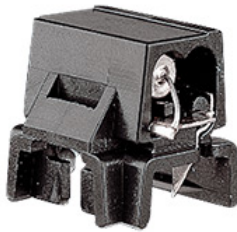

### Lx Fused Plug

L: 7/8" W: 3/4" H: 13/16"

### Description

Polycarbonate fused plug with corrosion resistant contacts. Snaps onto Ambiance® cable and 9435 track or 9443 track/fascia for electrical connection to fixture. Insert 18/2 SPT-1 or equal size cord into plug and press in contacts. Enclose cord in track and cover if desired to create a concealed raceway. For use when installing fixtures with 18/2 AWG cord on Class I system. Maximum wattage after fuse, 60w at 12v or 100w at 24v. UL and C-UL listed.

### Specifications

Item Number	9488-12
Finish	Black
Dimensions	L: 7/8" W: 3/4" H: 13/16"
Safety Listing	cETL Listed for Dry Locations C-UL-US Listed for Dry Locations
Warranty	1-Year Warranty