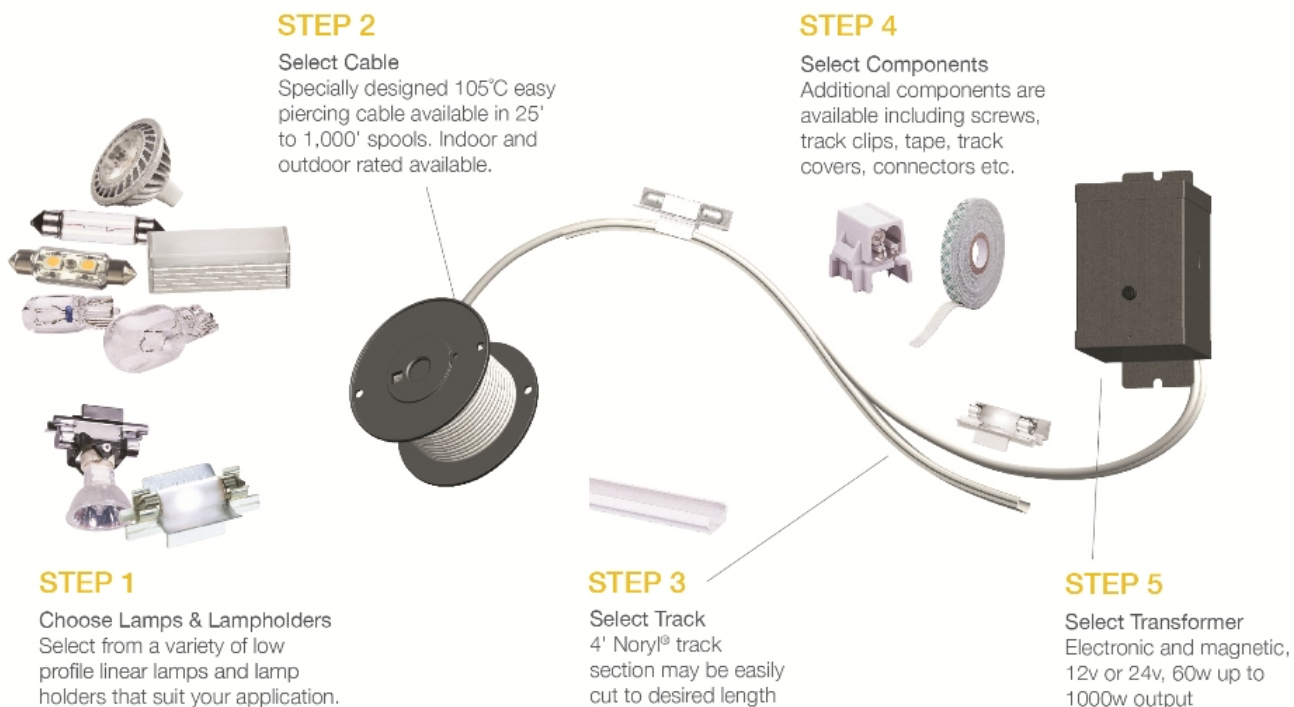

Component Diagram:

AMBIANCE
Lighting Systems

7400 Linder Ave. | Skokie, Illinois 60077 | 800-347-5483
© 2013 Sea Gull Lighting LLC, a Generation Brands Company.