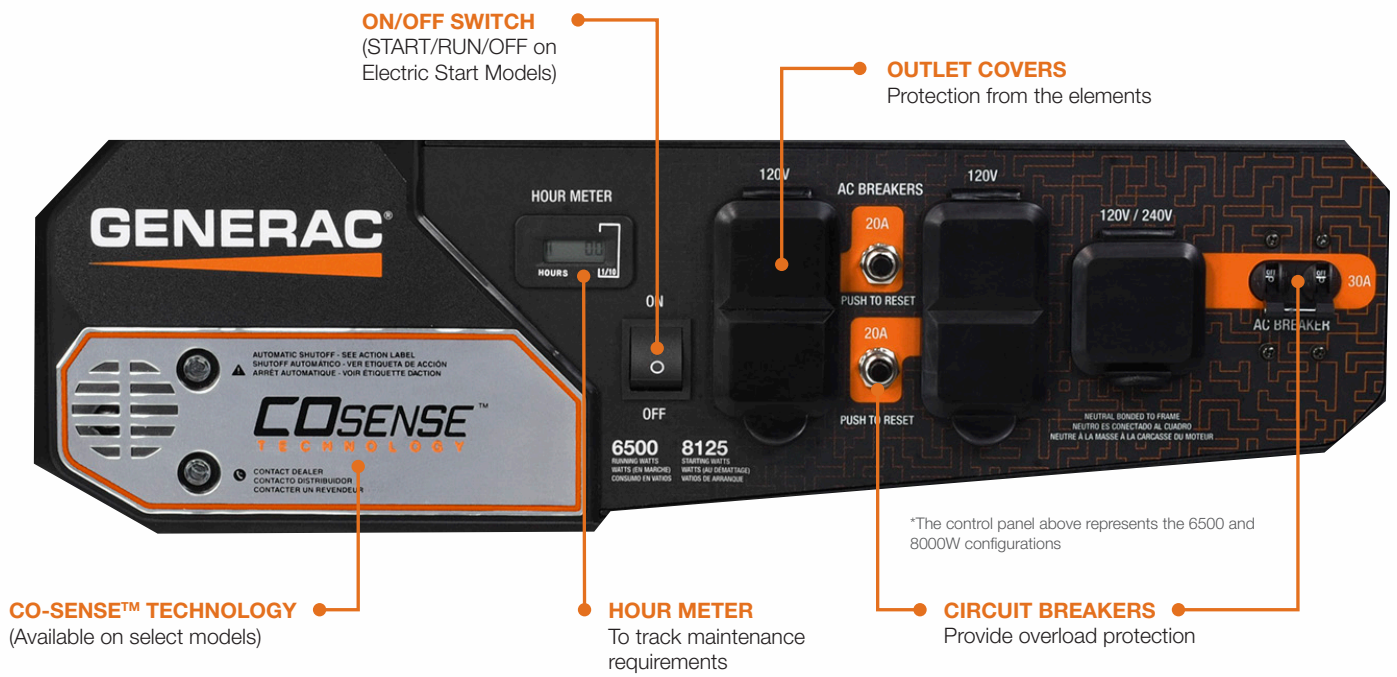

GP SERIES

GENERAC[®]

3600-8000 WATTS
PORTABLE GENERATORS

Affordable reliability
Industry-leading innovation

GP SERIES 3600-8000 WATT PORTABLE GENERATORS

Provide emergency power in the case of an outage or just power the fun stuff with a GP Series portable generator. Affordable reliability and innovative features not usually found on basic portable generator models make these ideal for home use, camping, job sites or outdoor events.

HEAVY DUTY, NEVER-FLAT WHEELS
Wheels allow for easy portability (Handle and Wheel Kit included)

COSENSE™
TECHNOLOGY

POWERRUSH™

HOMELINK™
MANUAL TRANSFER SWITCH COMPATIBLE

*Increases electrical current upon demand above rated output when starting electric motors. POWERRUSH™ percentage varies by model.