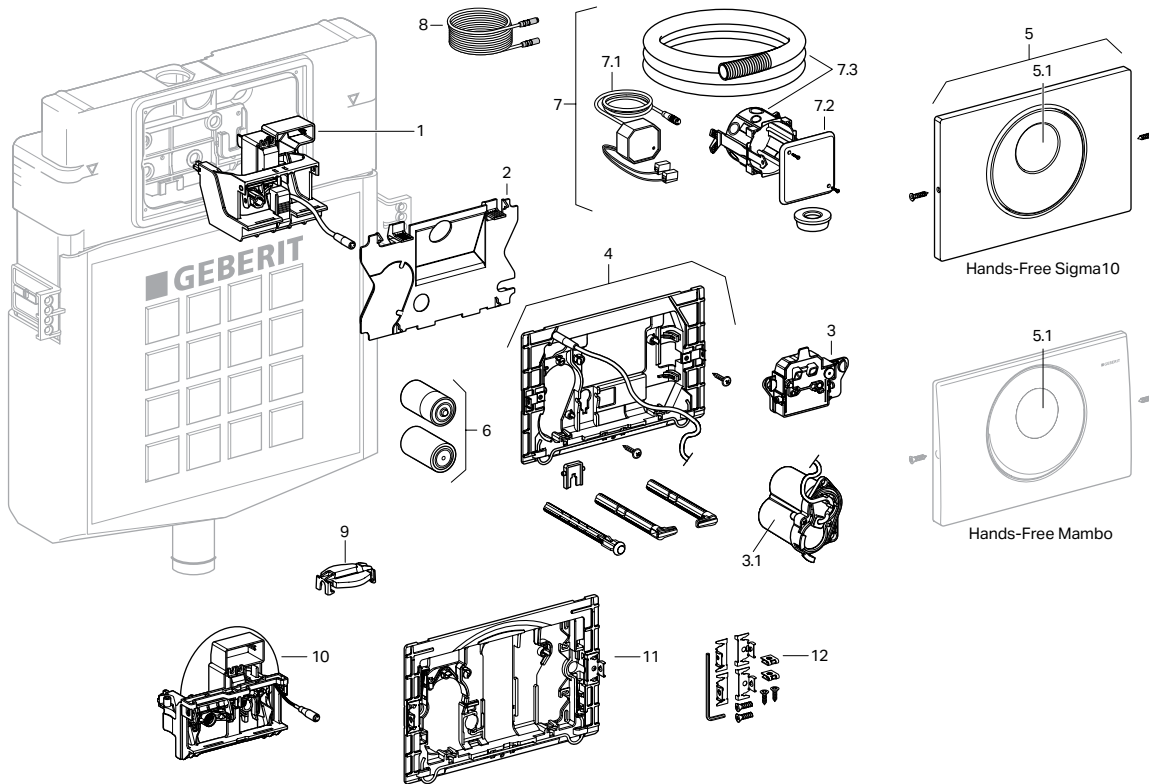

Replacement Parts

Geberit Hands-Free Sigma10 and Mambo Actuator

115.891 115.890 115.856

Actuator Dimensions: 9.7" x 6.5" (24.6 cm x 16.4 cm)

| Item | Model No. | Description | List Price |
|------|-----------|--|------------|
| 1 | 1 | 241.150.00.1 Lifting device with servo-motor for WC-control | \$159.00 |
| 2 | 2 | 241.303.00.1 Protection plate for WC-control Sigma10 and Mambo | 9.00 |
| 3 | 3 | 241.476.00.1 Electronic sensor for WC-control | 376.00 |
| 3.1 | 3.1 | 242.870.00.1 Battery housing (only for 115.891) | 131.00 |
| 4 | 4 | 242.871.00.1 Mounting frame for WC-control | 27.00 |
| 5 | 5 | 242.781.SN.1 IR actuator plate for WC-control Sigma10 and Mambo | 189.00 |
| 5.1 | 5.1 | 241.478.00.1 IR window with adapter for WC-control Sigma10 and Mambo | 32.00 |
| 6 | — | 2 batteries, LR20 (standard) "D" cells | — |
| 7 | 7 | 115.861.00.1 Control installation set | 145.00 |
| 7.1 | 7.1 | 241.149.00.1 Power supply unit | 110.00 |
| 7.2 | 7.2 | 241.161.00.1 Cover for housing for electric socket | 11.00 |
| 7.3 | 7.3 | 241.302.00.1 Housing for electric socket | 13.00 |
| 8 | 8 | 241.831.00.1 Extension mains cable | 58.00 |
| 9 | 9 | 242.975.11.1 Flush valve crown | 5.00 |
| | 10 | 243.356.00.1 Lifting device WC-control 2x4 (2016 version) | 159.00 |
| | 11 | 242.425.00.1 Mounting frame for Mambo | 115.00 |
| | 12 | 241.877.00.1 Fastening set for mounting frame. Tool free assembly. | 49.00 |

115.891 (Battery/DC), 115.890 (AC), 115.856 (AC)

Products marked with  comply with the American Disabilities Act (ADA) when installed per the requirements of the latest ADA Accessibility Guidelines (ADAAG) and/or ICC/ANSI A117.1.