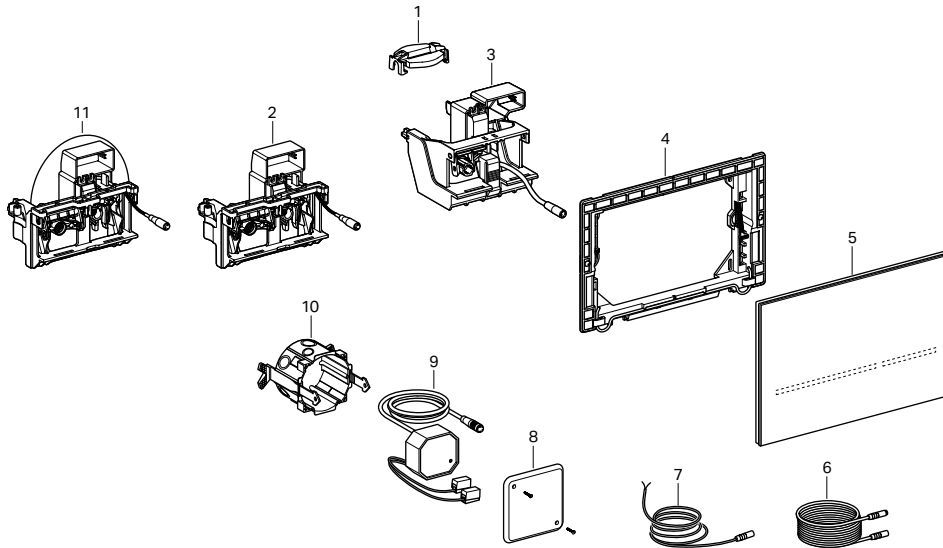

Replacement Parts for Sigma80 Actuators

116.090 116.091 116.092

Actuator Dimensions: 9.75" x 6.5" (24.6 cm x 16.4 cm)

Item	Model No.	Description	List Price		
1	1	1	242.975.11.1	Handle crown for flush valve	\$5.00
	2		242.424.00.1	Lifting device WC-control, 2x4	159.00
3			241.150.00.1	Lifting device WC-control w/servomotor, 2x6	159.00
4	4	4	242.617.00.1	Mounting frame Sigma80	44.00
5	5	5	242.618.SG.1	Actuator plate Sigma80 Black	778.00
5	5	5	242.618.SM.1	Actuator plate Sigma80 Mirror	778.00
6	6	6	241.831.00.1	Extension mains cable 78.74" (2.0 m) WC-control	58.00
7	7	7	242.658.00.1	Connection cable 78.74" (2.0 m) WC-control Sigma80	42.00
8	8	8	241.161.00.1	Cover for housing for electric socket	11.00
9	9	9	241.149.00.1	Power supply unit WC-control	110.00
10	10	10	241.302.00.1	Housing for electric socket for PSU	13.00
		11	243.356.00.1	Lifting device WC-control 2x4 (2016 version)	159.00

Products marked with  comply with the American Disabilities Act (ADA) when installed per the requirements of the latest ADA Accessibility Guidelines (ADAAG) and/or ICC/ANSI A117.1.