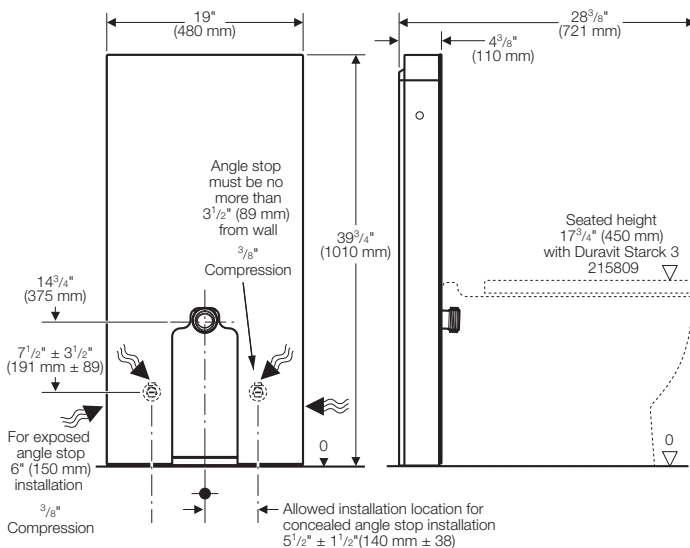

Model No.	Description
131.144.SF.1	Geberit Monolith for floor-mounted toilets, White Glass with Duravit Starck 3 WC and Seat/Lid
131.144.SG.1	Geberit Monolith for floor-mounted toilets, Black Glass with Duravit Starck 3 WC and Seat/Lid

Consists of:

- (1) Geberit Monolith 131.126.xx.1 (SF=white; SG=black)
- (1) Geberit Toilet Outlet 131.127.29.1
- (1) Duravit Starck 3 Floor Mounted Elongated Toilet, White 131.128.11.1 (Duravit 215809)
- (1) Soft Close Seat and Lid for Duravit Starck 3 131.142.11.1 (Duravit 006339)

131.145.SF.1	Geberit Monolith for floor-mounted toilets, White Glass with Outlet
131.145.SG.1	Geberit Monolith for floor-mounted toilets, Black Glass with Outlet

Consists of:

- (1) Geberit Monolith 131.126.xx.1 (SF=white; SG=black)
- (1) Geberit Toilet Outlet 131.127.29.1
- Mates with Duravit Starck 3 Floor Mounted Elongated Toilet, White 215809 (sold separately) Contact Duravit.
- Mates with any Seat and Lid for Duravit Starck 3 Elongated (sold separately) Contact Duravit.

Complies with the latest editions of:

- ASME: A112.6.2, A112.19.5, A112.19.14
- ANSI Z124.4
- CSA B125.3
- ANSI/ASSE 1002
- IAPMO PS-50
- ASME A112.19.2

Complies with the American Disabilities Act (ADA) when installed per the requirements of the latest ADA Standards for Accessible Design.

ARCHITECT/ENGINEER APPROVAL

Job Name _____

Date _____ Quantity _____

Model Specified _____

Variations Specified _____

Customer/Wholesaler _____

Contractor _____

Architect _____