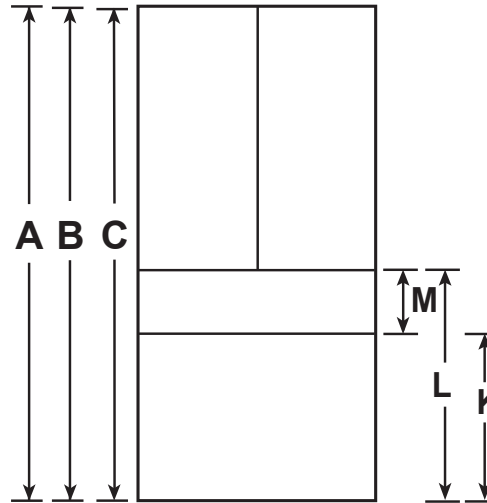

PXD22BYP

GE Profile™ 22.3 Cu. Ft. Smart Counter-Depth Fingerprint Resistant 4-Door French-Door Refrigerator with Door In Door

DIMENSIONS AND INSTALLATION INFORMATION (IN INCHES)

Overall Dimensions	A - Overall Height to top of door (in)	69 7/8
	B - Height to top of hinge cover (in)	69 3/4
	C - Height to top of case (in)	68 5/8
	D - Hinge Cover Depth from Case Flange (in)	6
	E - Case Depth without door (in)	24 1/2
	F - Case Depth without Door Handle (in)	28 7/8
	G - Overall Case Depth with Door Handle (in)	31 1/4
	H - Depth with Door open 90 deg (in)	43
	I - Case Width (in)	35 5/8
	J - Width with door open 90 deg including handle (in)	44 7/8
	K - Top endcap of FZ drawer to floor (in)	24 1/2
	L - Top endcap of Middle drawer to floor (in)	33 1/2
M - End cap to End cap height of middle drawer (in)	8 5/8	

For answers to your Monogram, GE Café™, GE Profile™ or GE Appliances product questions, visit our website at geappliances.com or call GE Answer Center® Service, 800.626.2000.

PXD22BYP

GE Profile™ 22.3 Cu. Ft. Smart Counter-Depth Fingerprint Resistant 4-Door French-Door Refrigerator with Door In Door