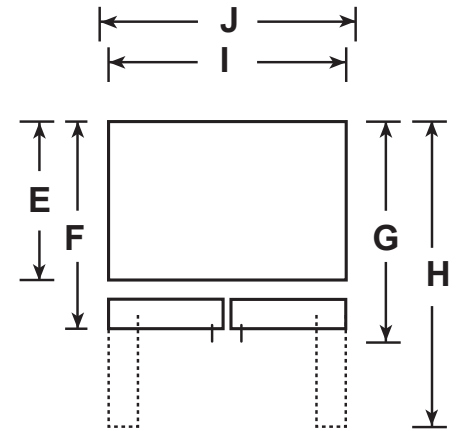

PXD22BYP

GE Profile™ 22.3 Cu. Ft. Smart Counter-Depth Fingerprint Resistant 4-Door French-Door Refrigerator with Door In Door

DIMENSIONS AND INSTALLATION INFORMATION (IN INCHES)

Overall Dimensions	A - Overall Height to top of door (in)	69 7/8
	B - Height to top of hinge cover (in)	69 3/4
	C - Height to top of case (in)	68 5/8
	D - Hinge Cover Depth from Case Flange (in)	6
	E - Case Depth without door (in)	24 1/2
	F - Case Depth without Door Handle (in)	28 7/8
	G - Overall Case Depth with Door Handle (in)	31 1/4
	H - Depth with Door open 90 deg (in)	43
	I - Case Width (in)	35 5/8
	J - Width with door open 90 deg including handle (in)	44 7/8
	K - Top endcap of FZ drawer to floor (in)	24 1/2
	L - Top endcap of Middle drawer to floor (in)	33 1/2
M - End cap to End cap height of middle drawer (in)	8 5/8	

For answers to your Monogram, GE Café™, GE Profile™ or GE Appliances product questions, visit our website at geappliances.com or call GE Answer Center® Service, 800.626.2000.

PXD22BYP

GE Profile™ 22.3 Cu. Ft. Smart Counter-Depth Fingerprint Resistant 4-Door French-Door Refrigerator with Door In Door

FEATURES AND BENEFITS

Total Capacity: 22.3 Cu. Ft.

FF Capacity: 12.68 Cu. Ft.

FZ Capacity: 6.73 Cu. Ft.

ADA Compliant: No

Energy Star: Yes

Counter Depth

Ice & Water Dispenser: External