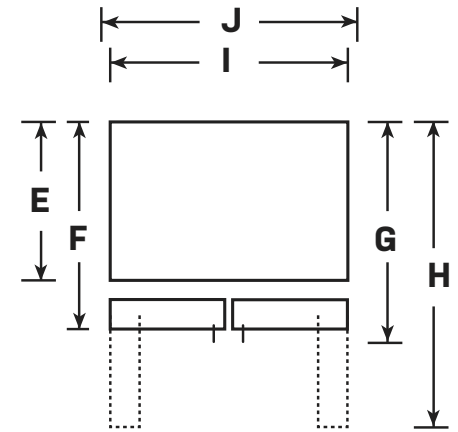

PHD23BYWFS

GE Profile™ Series ENERGY STAR® 23 Cu. Ft. Smart Counter-Depth Quad-Door Refrigerator with Dual-Dispense AutoFill Pitcher

DIMENSIONS AND INSTALLATION INFORMATION (IN INCHES)

Overall Dimensions	A Overall Height to top of door (in)	69 7/8
	B Height to top of hinge cover (in)	69 3/4
	C Height to top of case (in)	68 5/8
	D Hinge Cover Depth from Case Flange (in)	6
	E Case Depth without door (in)	24 1/2
	F Case Depth without Door Handle (in)	29 1/4
	G Overall Case Depth with Door Handle (in)	31 1/4
	H Depth with FF Door open 90 deg (in)	43 3/8
	I Case Width (in)	35 5/8
	J Width with door open 90 deg including handle (in)	44 7/8
	K Top endcap of FZ drawer to floor (in)	33 3/20

GE Profile™ Series ENERGY STAR® 23 Cu. Ft. Smart Counter-Depth Quad-Door Refrigerator with Dual-Dispense AutoFill Pitcher

FEATURES AND BENEFITS

Total Capacity – 23 Cu. Ft.

FF Capacity – 13.58 Cu. Ft.

FZ Capacity – 5.95 Cu. Ft.