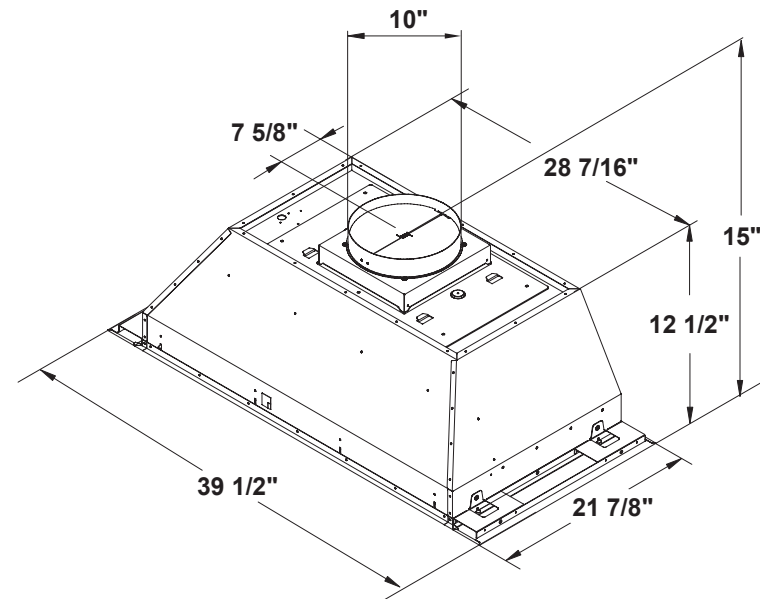

For answers to your Monogram, GE Café™, GE Profile™ or GE Appliances product questions, visit our website at geappliances.com or call GE Answer Center® Service, 800.626.2000.

Specification Revised 11/22