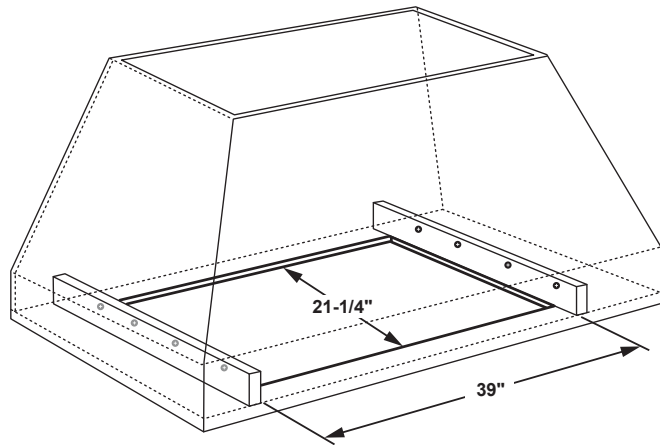

### DIMENSIONS AND INSTALLATION INFORMATION (IN INCHES)

**Installation Information:** Before installing, consult installation instructions, packed with product, for current dimensional data.

AMP RATING	
120V	6.0