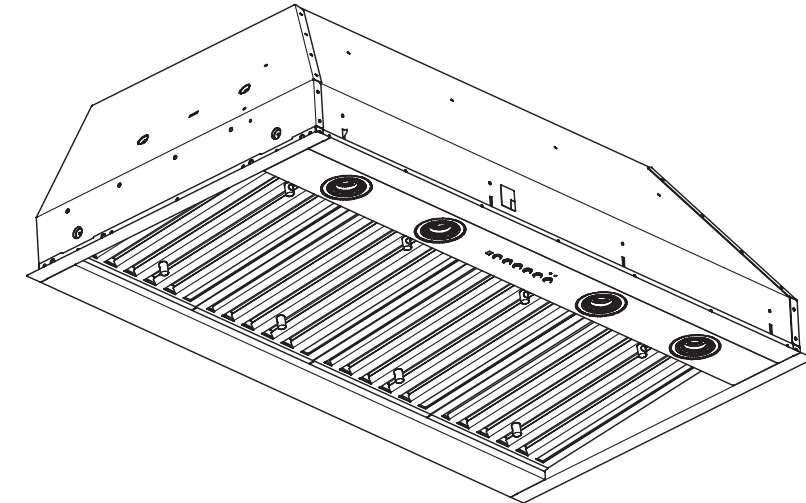

These hoods are secured to the custom cabinet from both sides through 8 screws. Two 2x4 studs separated by 39" need to be provided on the custom cabinets for installation.

Art is showing the cutout dimensions.