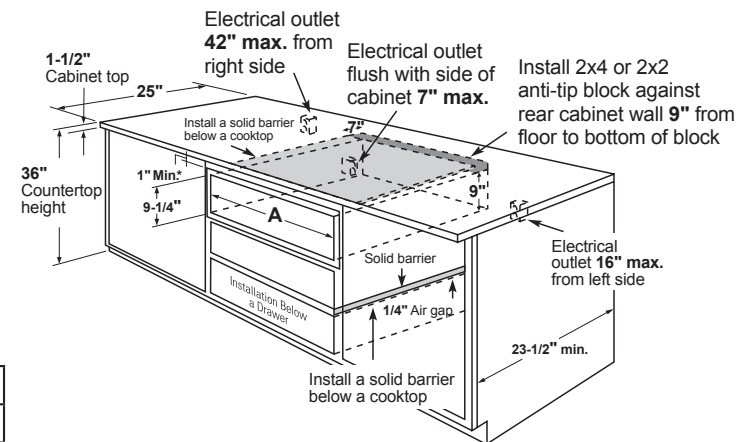

For answers to your GE Profile™ or GE Appliances product questions, visit our website at geappliances.com or call GE Answer Center® Service, 800.626.2000.

Specification Created 7/20