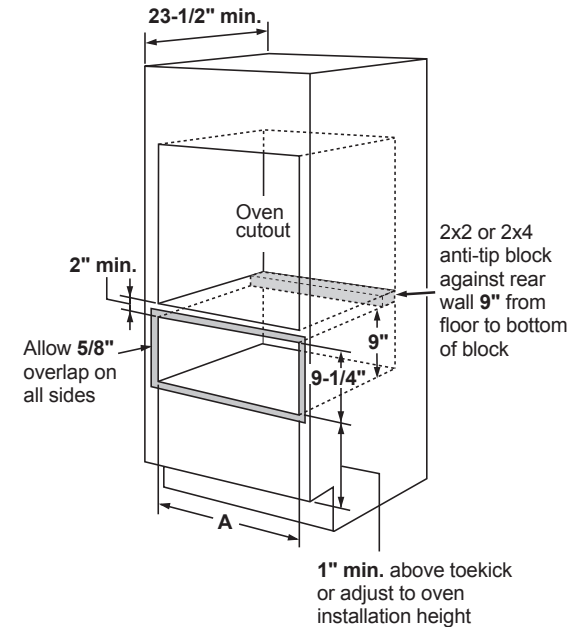

PKW7000SPSS

GE Profile™ Series 27" Warming Drawer

DIMENSIONS AND INSTALLATION INFORMATION (IN INCHES)

UNDERCOUNTER INSTALLATION: A solid barrier must be installed at least 1" from the lowest point of the bottom of cooktop burner box to the top of the cutout. Use any solid material such as 1/4"-thick plywood. Allow at least 1/4" air gap between the barrier and the top of the warming drawer. See label on top of the warming drawer for approved cooktop models.

UNDER OVEN INSTALLATION: Additional clearance between cutouts may be required. Check to be sure that oven supports above the warming drawer location do not obstruct the required interior 23-1/2" depth and 9-1/4" height.

Door handle protrudes 2-3/4" from door face. Cabinets and drawers on adjacent 45° and 90° walls should be placed to avoid interference with the handle.

INSTALLATION INFORMATION: Before installing, consult installation instructions packed with product for current dimensional data.

KW RATING	
120V	.45
BREAKER SIZE	
120V	15 Amps

(Must Support 150 lbs.)

	A	B
27" DRAWER	25-1/2"	26-3/4"
30" DRAWER	28-1/2"	29-3/4"