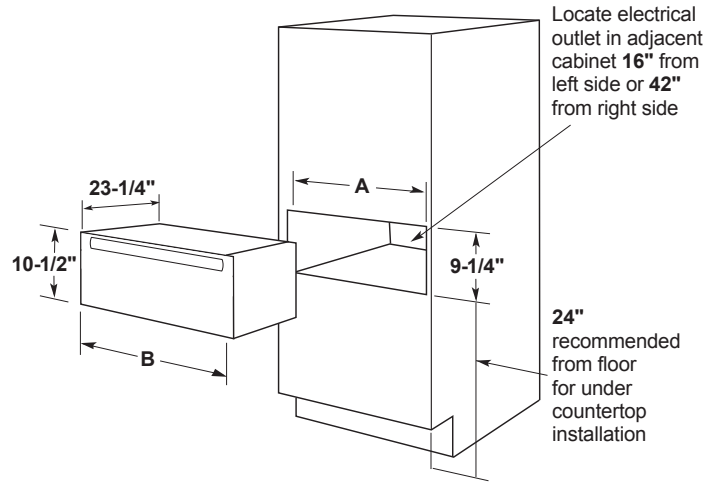

PKW7000SPSS

GE Profile™ Series 27" Warming Drawer

DIMENSIONS AND INSTALLATION INFORMATION (IN INCHES)

UNDERCOUNTER INSTALLATION: A solid barrier must be installed at least 1" from the lowest point of the bottom of cooktop burner box to the top of the cutout. Use any solid material such as 1/4"-thick plywood. Allow at least 1/4" air gap between the barrier and the top of the warming drawer. See label on top of the warming drawer for approved cooktop models.

UNDER OVEN INSTALLATION: Additional clearance between cutouts may be required. Check to be sure that oven supports above the warming drawer location do not obstruct the required interior 23-1/2" depth and 9-1/4" height.

Door handle protrudes 2-3/4" from door face. Cabinets and drawers on adjacent 45° and 90° walls should be placed to avoid interference with the handle.

INSTALLATION INFORMATION: Before installing, consult installation instructions packed with product for current dimensional data.

KW RATING	
120V	.45
BREAKER SIZE	
120V	15 Amps

(Must Support 150 lbs.)

	A	B
27" DRAWER	25-1/2"	26-3/4"
30" DRAWER	28-1/2"	29-3/4"