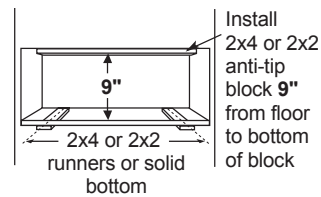

PKW7000SPSS

GE Profile™ Series 27" Warming Drawer

DIMENSIONS AND INSTALLATION INFORMATION (IN INCHES)

UNDERCOUNTER INSTALLATION: A solid barrier must be installed at least 1" from the lowest point of the bottom of cooktop burner box to the top of the cutout. Use any solid material such as 1/4"-thick plywood. Allow at least 1/4" air gap between the barrier and the top of the warming drawer. See label on top of the warming drawer for approved cooktop models.

UNDER OVEN INSTALLATION: Additional clearance between cutouts may be required. Check to be sure that oven supports above the warming drawer location do not obstruct the required interior 23-1/2" depth and 9-1/4" height.

Door handle protrudes 2-3/4" from door face. Cabinets and drawers on adjacent 45° and 90° walls should be placed to avoid interference with the handle.

INSTALLATION INFORMATION: Before installing, consult installation instructions packed with product for current dimensional data.

KW RATING	
120V	.45
BREAKER SIZE	
120V	15 Amps

(Must Support 150 lbs.)

	A	B
27" DRAWER	25-1/2"	26-3/4"
30" DRAWER	28-1/2"	29-3/4"