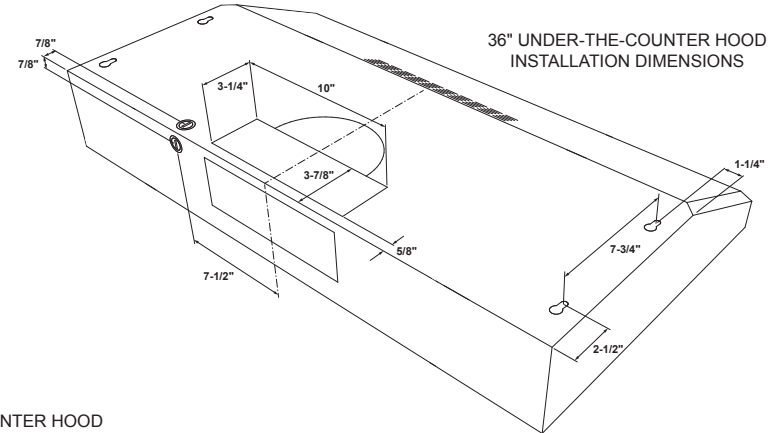

PVX7360SJ

GE Profile™ Series 36" Under The Cabinet Hood

DIMENSIONS AND INSTALLATION INFORMATION (IN INCHES)

WB02X11537 replacement grease filter and WB02X11000 replacement charcoal filter are available for additional cost. Call toll-free 800.626.2000.

JXHC1 Cord Kit: Allows a receptacle in the cabinet over the range to accommodate either an over-the-range microwave oven or a standard hood.

Installation Information: Before installing, consult installation instructions, packed with product, for current dimensional data.

AMP RATING	
120V	2.5

Exhaust outlet connects to 3-1/4" x 10" rectangular duct. Vent top or rear. Includes rectangular damper.

For answers to your Monogram, GE Café™ Series, GE Profile™ Series or GE Appliances product questions, visit our website at geappliances.com or call GE Answer Center® Service, 800.626.2000.

Specification Revised 5/16