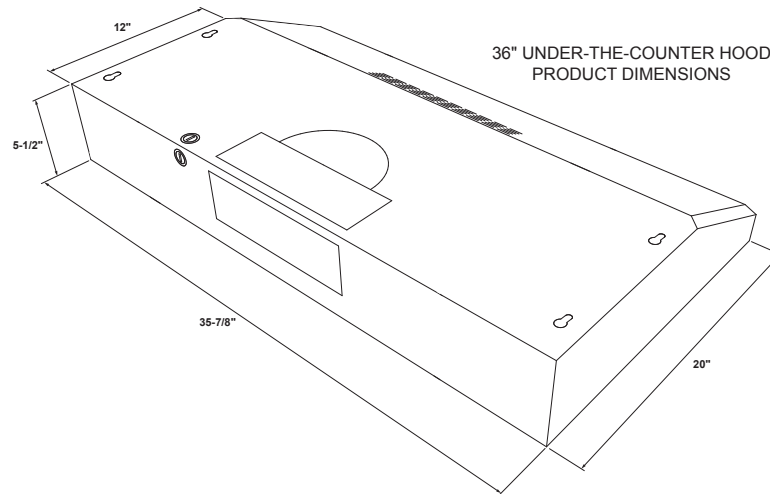

PVX7360SJ

GE Profile™ Series 36" Under The Cabinet Hood

DIMENSIONS AND INSTALLATION INFORMATION (IN INCHES)

WB02X11537 replacement grease filter and WB02X11000 replacement charcoal filter are available for additional cost. Call toll-free 800.626.2000.

JXHC1 Cord Kit: Allows a receptacle in the cabinet over the range to accommodate either an over-the-range microwave oven or a standard hood.

Installation Information: Before installing, consult installation instructions, packed with product, for current dimensional data.

AMP RATING	
120V	2.5

Exhaust outlet connects to 3-1/4" x 10" rectangular duct. Vent top or rear. Includes rectangular damper.

For answers to your Monogram, GE Café™ Series, GE Profile™ Series or GE Appliances product questions, visit our website at geappliances.com or call GE Answer Center® Service, 800.626.2000.