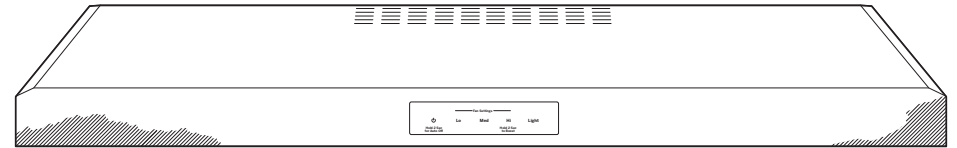

PVX7360SJ

GE Profile™ Series 36" Under The Cabinet Hood

FEATURES AND BENEFITS

Easy installation – 10 minutes or less by one person

Four-speed with boost, 400-CFM venting system – Removes smoke, grease, odors and moisture

Glass touch controls – Set functions quickly and clean with little effort

Dual LED lighting with nightlight – Choose bright light while cooking or low light at night

Chef Connect – Sync your hood with your range using Bluetooth to automatically control your hood's lights and fan

Auto-off – Set the vent hood to automatically shut off after 15 minutes

Convertible venting options – Select recirculating or external venting

Appearance (Fully enclosed bottom) – Enjoy a sleek appearance from every angle

Optional remote control – Control your ventilation lighting and fan speed from anywhere in the kitchen

Model PVX7300SJSS – Stainless steel

CFM/SONES RATINGS	
Exhaust Boost Speed (BS)	400/7.5
Exhaust High Speed (HS)	300/4.0
Exhaust Medium Speed (MS)	200/2.5
Exhaust Working Speed (WS)	120/1.0