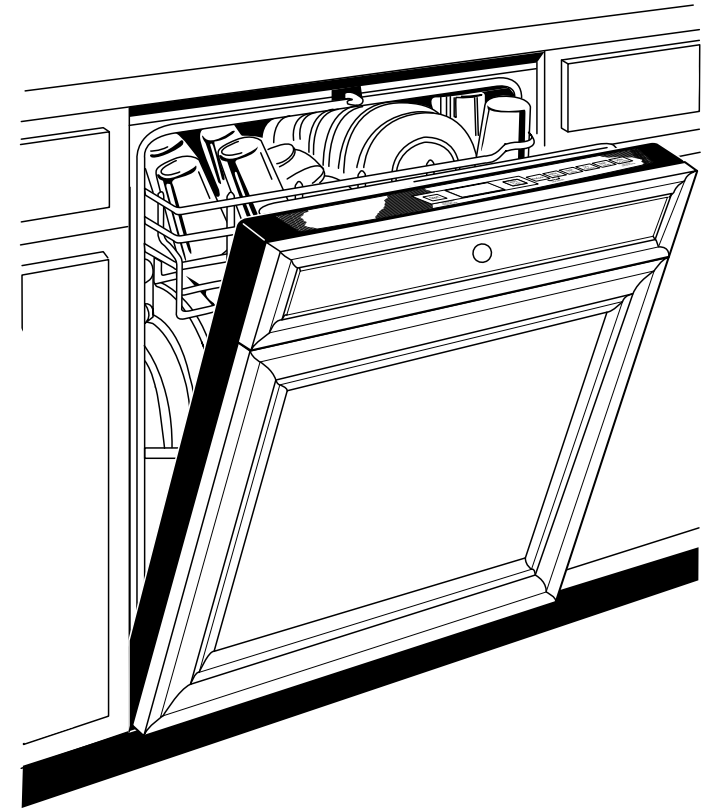

PDT760SIFII

GE Profile™ Stainless Steel Interior Dishwasher with Hidden Controls

Features and Benefits

- Full stainless steel interior - Enjoy an attractive appearance and long-lasting durability
- GE's most advanced wash system with 102 cleaning jets - Achieve the ultimate clean from an industry-leading number of jets that deliver complete washing coverage to every corner of the dishwasher
- Reversing Quad Blade Wash Arm - Dishes come out impressively clean thanks to this revolutionary lower wash arm, with 25 spray jets reversing direction to hit items from every angle
- Bottle Wash Jets - Hard-to-reach areas inside tall items get completely clean with four dedicated jets integrated into the upper rack that shower water deep inside for the ultimate clean
- Side Jets - Cascading water fills the dishwasher while hydrating soils
- Full-extension, Smooth-Glide, Adjustable Third Rack - Functions as a utensil drawer for cleaning of an entire flatware collection, along with carving knives, soup ladles, tongs and other cooking/serving tools
- Model PDT760SIFII - Custom panel

imagination at work