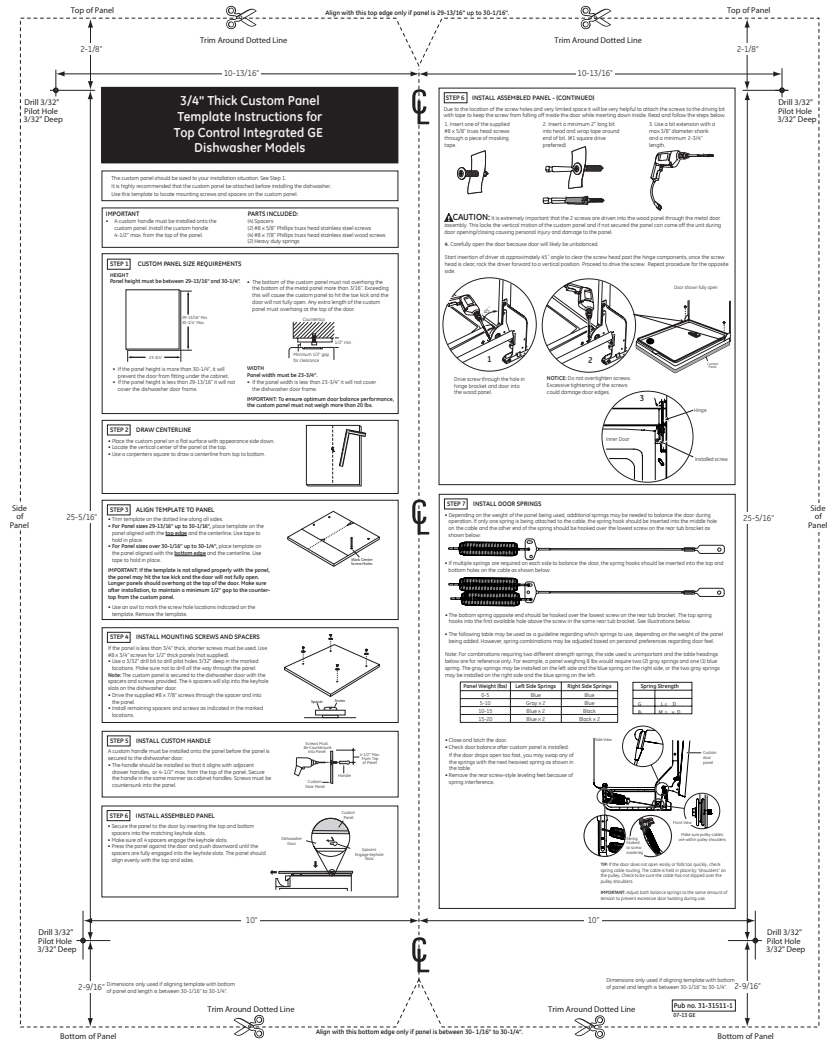

PDT760SIFII GE Profile™ Stainless Steel Interior Dishwasher with Hidden Controls

Custom Dishwasher Door Panel Template

**For Reference Only
Not to Scale**