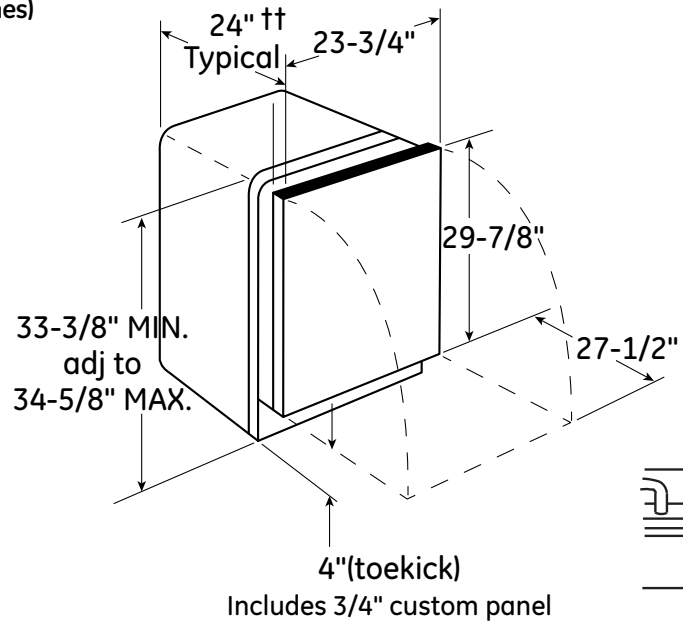

### Dimensions and Installation Information (in inches)

**Installation Information:** Before installing, consult installation instructions packed with product for current dimensional data.

†† Add 3/4" for custom panel and additional room for custom handle

An installation template is packed with these models and may be obtained in advance.