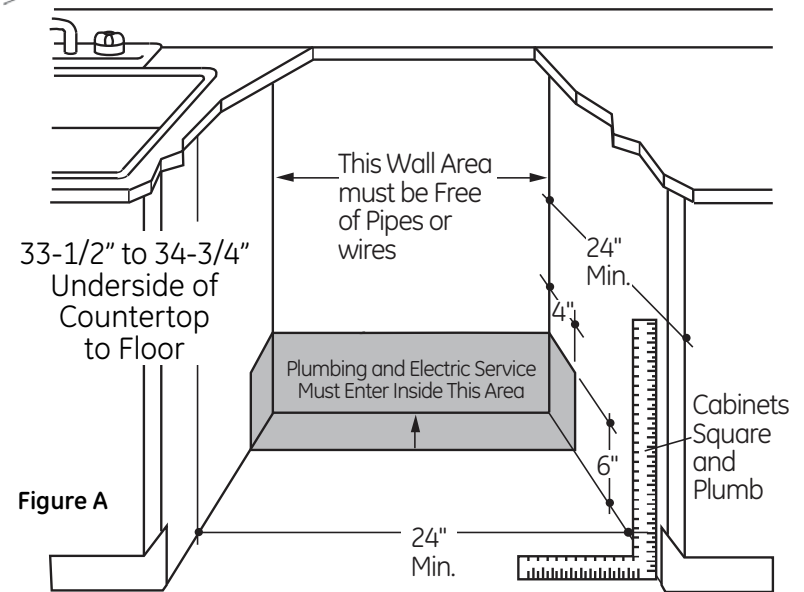

CDT725SSF

GE Cafe™ Series Stainless Steel Interior Dishwasher with Hidden Controls

Dimensions and Installation Information (in inch)

Electrical Rating

Voltage AC.....	120
Hertz.....	60
Total connected load amperage.....	7.1
Calrod® heater watts max.....	415/800

For use on adequately wired 120-volt, 15-amp circuit having 2-wire service with a separate ground wire. This appliance must be grounded for safe operation.

Installation Information: Before installing, consult installation instructions packed with product for current dimensional data.

Features and Benefits

- Full stainless steel interior - Enjoy an attractive appearance and long-lasting durability
- GE's most advanced wash system with 100+ cleaning jets - Achieve the ultimate clean from an industry-leading number of jets that deliver complete washing coverage to every corner of the dishwasher
- Reversing Quad Blade Wash Arm - Dishes come out impressively clean thanks to this revolutionary lower wash arm, with 25 spray jets reversing direction to hit items from every angle
- Bottle Wash Jets - Hard-to-reach areas inside tall items get completely clean with four dedicated jets integrated into the upper rack that shower water deep inside for the ultimate clean
- Side Jets - Cascading water fills the dishwasher while hydrating soils
- Deep-Tier Easy Touch Adjustable Upper Rack with 2 Stem Safe - Quickly adjust the upper rack 2 inches up or down to accommodate tall glassware and 10 ½" plates with plenty of room in the bottom rack for large platters and cookie sheets
- 46 dBA with status light on door - A dishwasher this quiet has a status light to let you know it is running
- Model CDT725SSFSS - Stainless steel