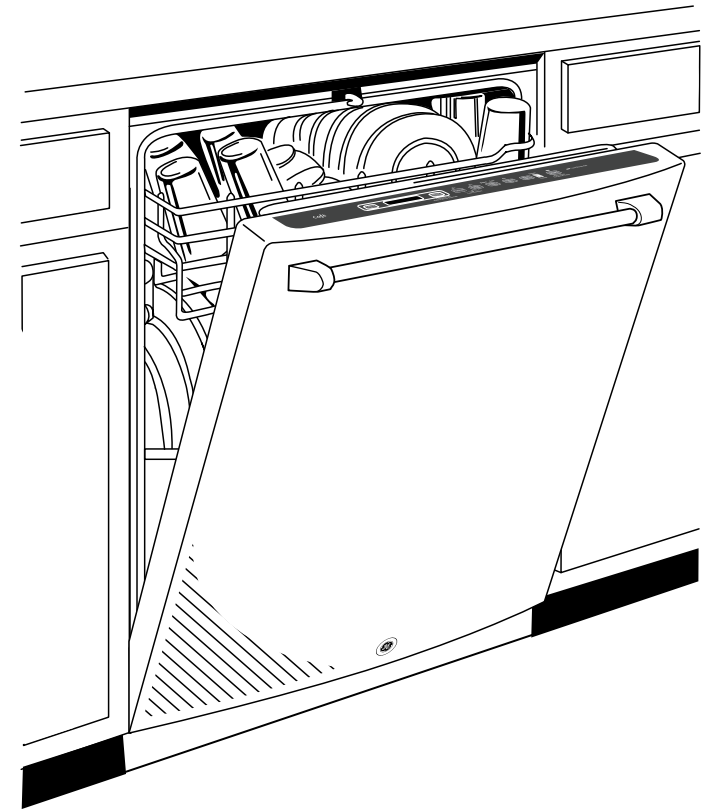

CDT725SSF

GE Cafe™ Series Stainless Steel Interior Dishwasher with Hidden Controls

Dimensions and Installation Information (in inch)

Electrical Rating

Voltage AC.....	120
Hertz.....	60
Total connected load amperage.....	7.1
Calrod® heater watts max.....	415/800

Features and Benefits

- Full stainless steel interior - Enjoy an attractive appearance and long-lasting durability
- GE's most advanced wash system with 100+ cleaning jets - Achieve the ultimate clean from an industry-leading number of jets that deliver complete washing coverage to every corner of the dishwasher
- Reversing Quad Blade Wash Arm - Dishes come out impressively clean thanks to this revolutionary lower wash arm, with 25 spray jets reversing direction to hit items from every angle
- Bottle Wash Jets - Hard-to-reach areas inside tall items get completely clean with four dedicated jets integrated into the upper rack that shower water deep inside for the ultimate clean
- Side Jets - Cascading water fills the dishwasher while hydrating soils
- Deep-Tier Easy Touch Adjustable Upper Rack with 2 Stem Safe - Quickly adjust the upper rack 2 inches up or down to accommodate tall glassware and 10 ½" plates with plenty of room in the bottom rack for large platters and cookie sheets
- 46 dBA with status light on door - A dishwasher this quiet has a status light to let you know it is running
- Model CDT725SSFSS - Stainless steel