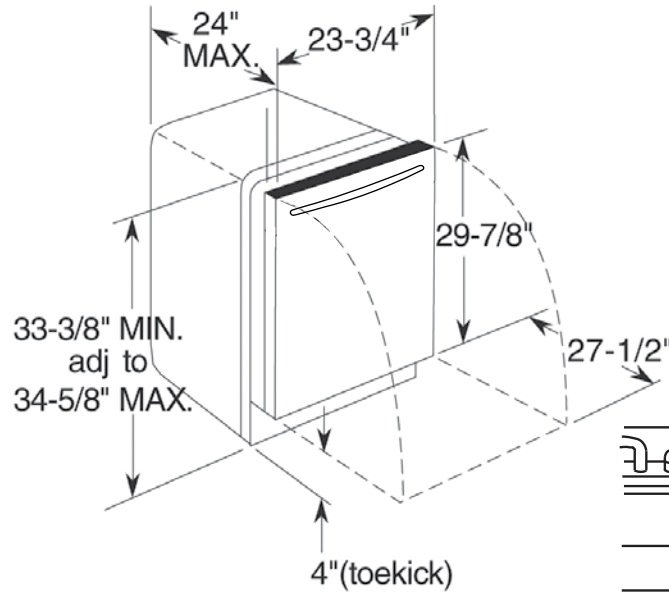

CDT725SSF

GE Cafe™ Series Stainless Steel Interior Dishwasher with Hidden Controls

Dimensions and Installation Information (in inch)

Electrical Rating

Voltage AC.....	120
Hertz.....	60
Total connected load amperage.....	7.1
Calrod® heater watts max.....	415/800

For use on adequately wired 120-volt, 15-amp circuit having 2-wire service with a separate ground wire. This appliance must be grounded for safe operation.

Installation Information: Before installing, consult installation instructions packed with product for current dimensional data.