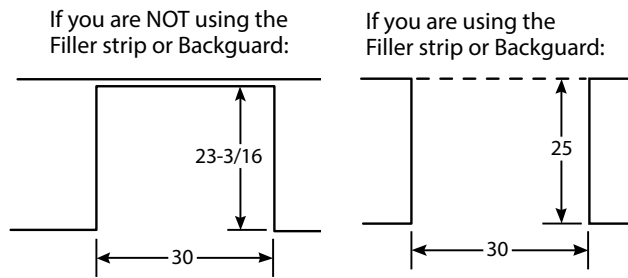

JD750DF

GE 30" Drop-In Electric Convection Range

Dimensions and Installation Information (in inches)

IMPORTANT: 30" DROP-IN RANGES ARE DESIGNED TO HANG FROM THE COUNTERTOP. IT DOES NOT REST ON THE FLOOR. FOR INSTALLATION ALTERNATIVES, REFER TO INSTALLATION INSTRUCTIONS.

Note: This appliance has been approved for 0" spacing to adjacent surfaces above the cooktop. However, a 6" minimum spacing to surfaces less than 15" above the cooktop and adjacent cabinet is recommended to reduce exposure to steam, grease splatter and heat.

Optional Kits For Drop-In Electric Ranges (Available At Additional Cost)

Accessory Backguards

(Attaches to the back of range as a backguard when unit is installed in 30" free-standing cutout)
JXS32SS (Stainless) - 4" High
JXS32BB (Black) - 4" High

Rear Filler Strip

WB07T10680 - Black Filler Strip Assembly

Installation information: Before installing, consult installation instructions for current dimensional data and additional requirements.

KW Rating	
240V	13.5
208V	10.1
Breaker Size	
240V	40 Amps[†]
208V	40 Amps[†]

[†]**Note:** Check local codes for required breaker size.