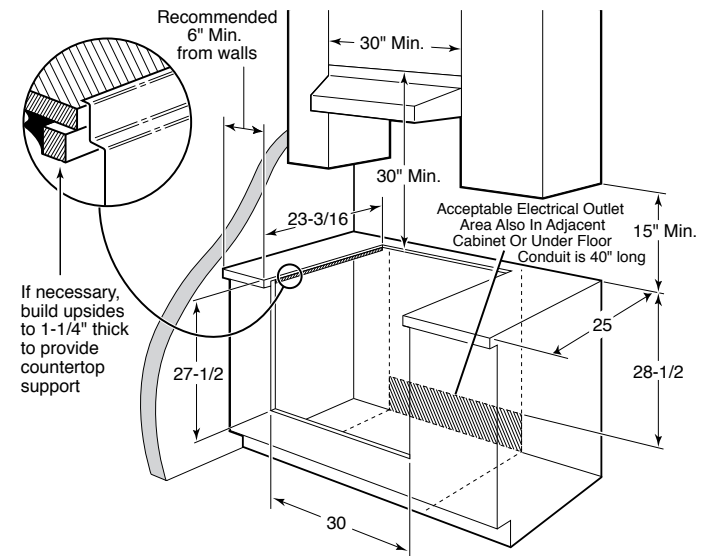

For answers to your Monogram® or GE® appliance questions, visit our website at geappliances.com or call GE Answer Center® service, 800.626.2000.

ADA qualified based on Uniform Federal Accessibility Standards

Listed by Underwriters Laboratories