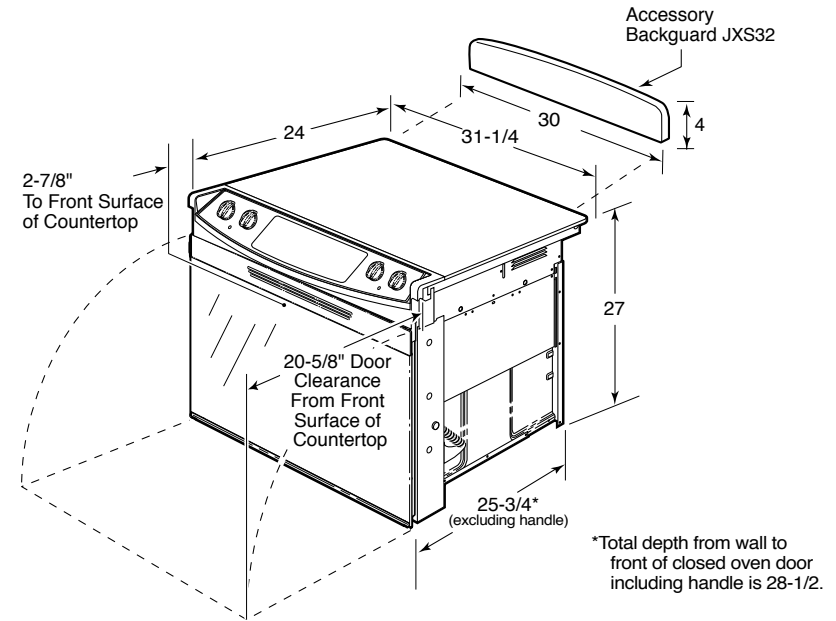

For answers to your Monogram® or GE® appliance questions, visit our website at geappliances.com or call GE Answer Center® service, 800.626.2000.

ADA qualified based on Uniform Federal Accessibility Standards

Listed by Underwriters Laboratories