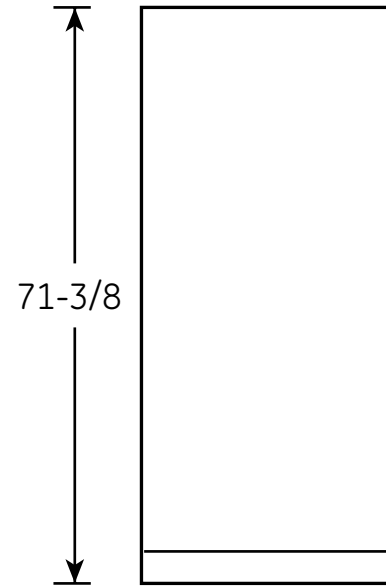

## GE® 20.5 Cu. Ft. Capacity Frost-Free Upright Freezer

### Dimensions and Installation Information (in inches)

Air Clearance	
Each side (in.)	3
Top (in.)	3
Back (in.)	3

Side View

Top View

For answers to your Monogram®, GE Profile™ or GE® appliance questions, visit our website at [ge.com](http://ge.com) or call GE Answer Center® service, 800.626.2000.