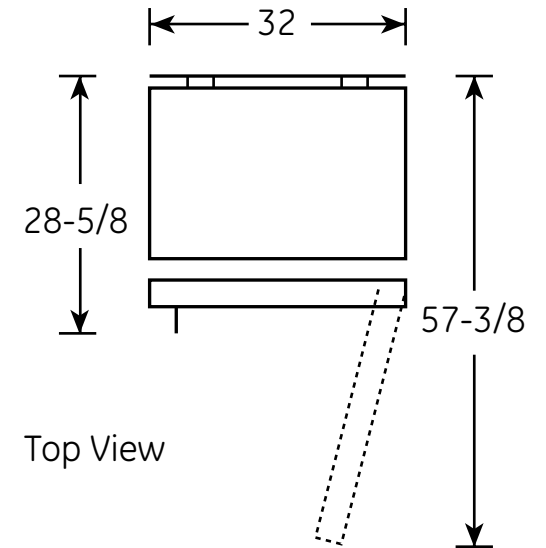

### Dimensions and Installation Information (in inches)

Air Clearance	
Each side (in.)	3
Top (in.)	3
Back (in.)	3

Side View

Top View

For answers to your Monogram®, GE Profile™ or GE® appliance questions, visit our website at [ge.com](http://ge.com) or call GE Answer Center® service, 800.626.2000.