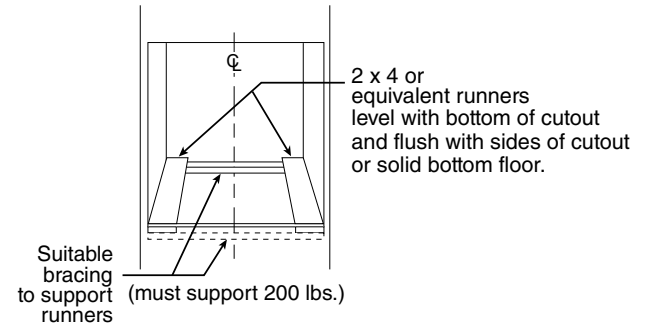

PT9050
Cabinet	30"
A – Overlap of oven at top of cutout	1-1/4"
B – Overlap of oven over side of edges of cutout	3/4"
C – Overlap of oven at bottom of cutout	1-1/4"
Oven	
D – Overall depth with handle	27-3/16"
E – Overall height with trim	28-3/8"
F – Overall width	29-3/4"