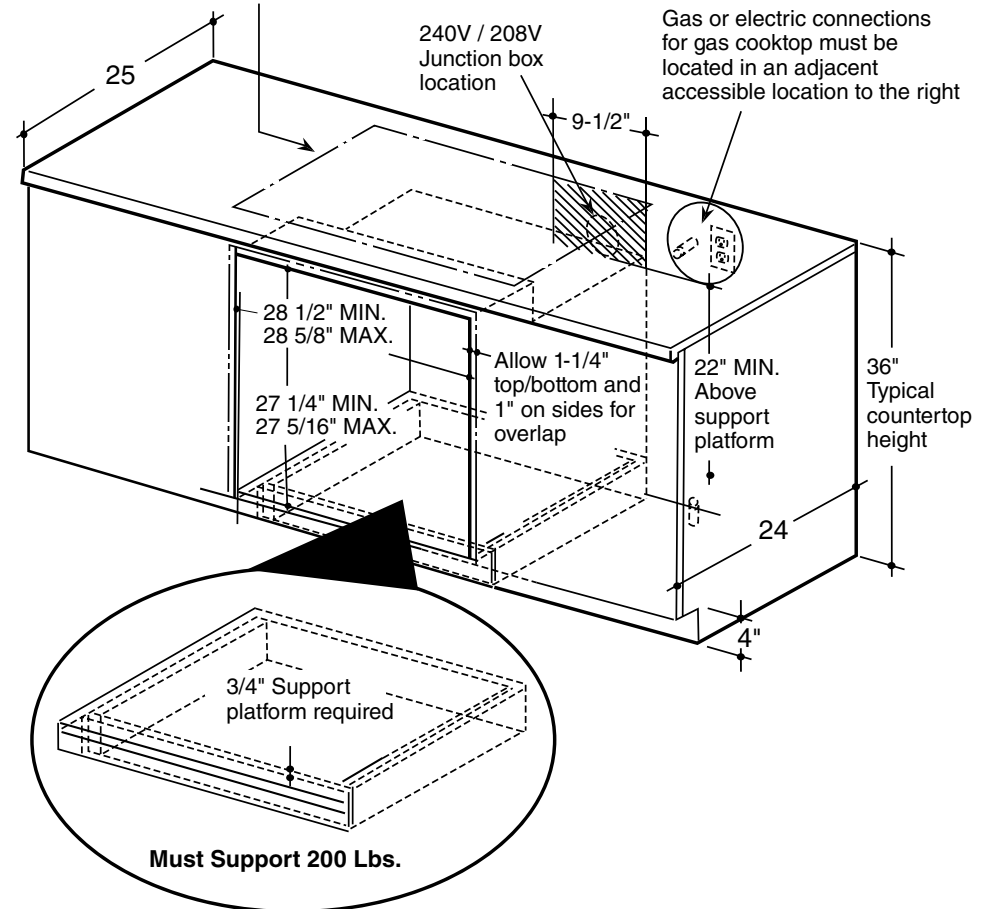

PT9050SF

GE Profile™ Series 30 in. Built-In Single Convection Wall Oven

Optional Undercounter Dimensions and Installation Information

Dimension and installation information are shown in inches.

Note: 36" ribbon cooktop are approved for use over GE 30" single wall ovens and warming drawers. 30" ribbon cooktops are approved for use over 30" and GE 27" single wall ovens and warming drawers. Refer to cooktop and wall oven installation information packed with products for current dimensional data.

Note: Door handle protrudes 3" from door face. Cabinets and drawers on adjacent 45° and 90° walls should be placed to avoid interference with the handle.

Installation information: Before installing, consult installation instructions packed with products for current dimensional data and for alternate installation options.

Electric wall ovens are not approved for installation with a plug and receptacle. They must be hard wired in accordance with installation instructions.

Gas or electric cooktops may be installed over this oven. See cooktop installation instructions for cutout size. See label on top of oven for approved cooktop models.

For answers to your Monogram® or GE appliance questions, visit our website at geappliances.com or call GE Answer Center® service, 800.626.2000.

Listed by Underwriters Laboratories