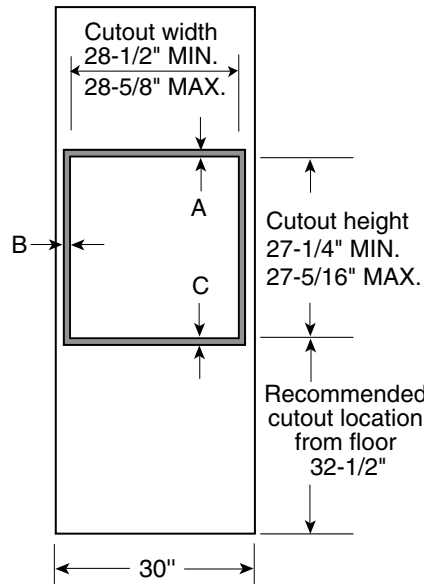

PT9050SF

GE Profile™ Series 30 in. Built-In Single Convection Wall Oven

Dimensions and Installation Information (in inches)

Most 30" Wall Cabinets can be used with this unit.

Note: These ovens are not approved for stackable installations. Cabinets installed adjacent to wall ovens must have an adhesion spec of at least a 194°F temperature rating.

Door handle protrudes 3" from door face. Cabinets and drawers on adjacent 45° and 90° walls should be placed to avoid interference with the handle.

Electric wall ovens are not approved for installation with a plug and receptacle. They must be hard wired in accordance with installation instructions.

Installation Information: Before installing, consult installation instructions packed with product for current dimensional data.

Side-by-side installations require at least 2" between cutouts.

KW Rating	
240V	4.5
208V	3.4
Breaker Size	
240V	20 Amps
208V	20 Amps