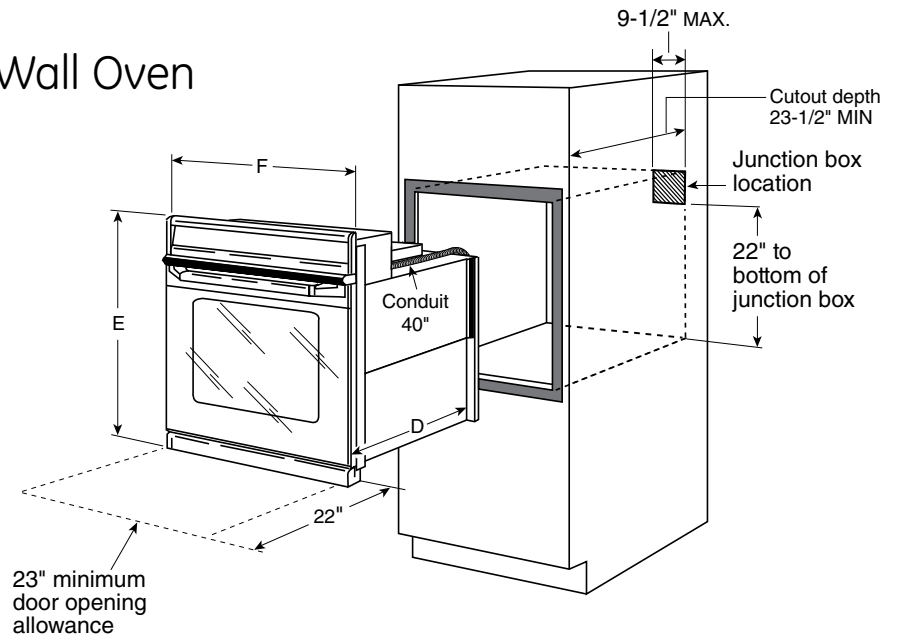

PT9050SF

GE Profile™ Series 30 in. Built-In Single Convection Wall Oven

Dimensions and Installation Information (in inches)

Most 30" Wall Cabinets can be used with this unit.

Note: These ovens are not approved for stackable installations. Cabinets installed adjacent to wall ovens must have an adhesion spec of at least a 194°F temperature rating.

Door handle protrudes 3" from door face. Cabinets and drawers on adjacent 45° and 90° walls should be placed to avoid interference with the handle.

Electric wall ovens are not approved for installation with a plug and receptacle. They must be hard wired in accordance with installation instructions.

Installation Information: Before installing, consult installation instructions packed with product for current dimensional data.

Side-by-side installations require at least 2" between cutouts.

KW Rating	
240V	4.5
208V	3.4
Breaker Size	
240V	20 Amps
208V	20 Amps