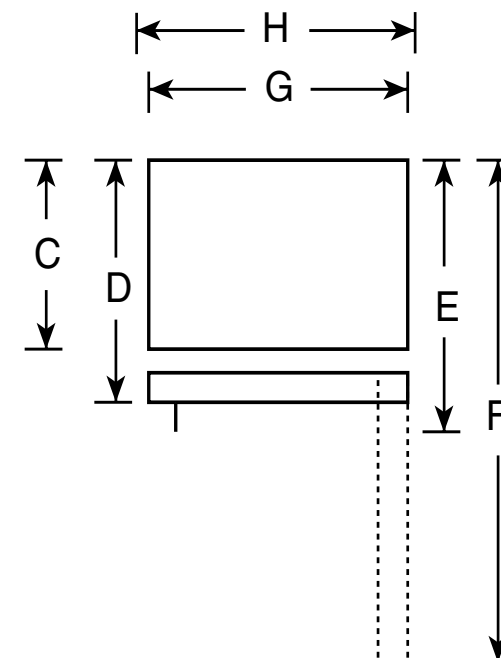

### Dimensions and Installation Information (in inches)

Overall Dimensions	Height to top of hinge (in.) <b>A</b>	67-1/2
	Height to top of case (in.) <b>B</b>	66-7/8*
	Case depth without door (in.) <b>C</b>	27-5/8
	Case depth less door handle (in.) <b>D</b>	31-5/8
	Case depth with door handle (in.) <b>E</b>	33-5/8
	Depth with fresh food door open 90° (in.) <b>F</b>	63
	Width (in.) <b>G</b>	32-7/8
	Width with door open 90° inc. door handle (in.) <b>H</b>	35
Air Clearances	Each side (in.)	1/8
	Top (in.)	1
	Back (in.)	1

\*Height to mid-freezer (in.): 54-1/2

Front View

Top View

For answers to your Monogram,® GE Profile™ or GE® appliance questions, visit our website at [ge.com](http://ge.com) or call GE Answer Center® service, 800.626.2000.