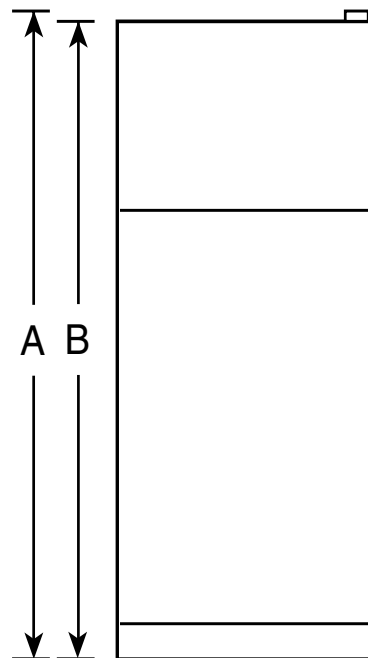

## GE® 21.7 Cu. Ft. Stainless Top-Freezer Refrigerator

### Dimensions and Installation Information (in inches)

Overall Dimensions	Height to top of hinge (in.) <b>A</b>	67-1/2
	Height to top of case (in.) <b>B</b>	66-7/8*
	Case depth without door (in.) <b>C</b>	27-5/8
	Case depth less door handle (in.) <b>D</b>	31-5/8
	Case depth with door handle (in.) <b>E</b>	33-5/8
	Depth with fresh food door open 90° (in.) <b>F</b>	63
	Width (in.) <b>G</b>	32-7/8
	Width with door open 90° inc. door handle (in.) <b>H</b>	35
Air Clearances	Each side (in.)	1/8
	Top (in.)	1
	Back (in.)	1

\*Height to mid-freezer (in.): 54-1/2

Front View

Top View

For answers to your Monogram,® GE Profile™ or GE® appliance questions, visit our website at [ge.com](http://ge.com) or call GE Answer Center® service, 800.626.2000.