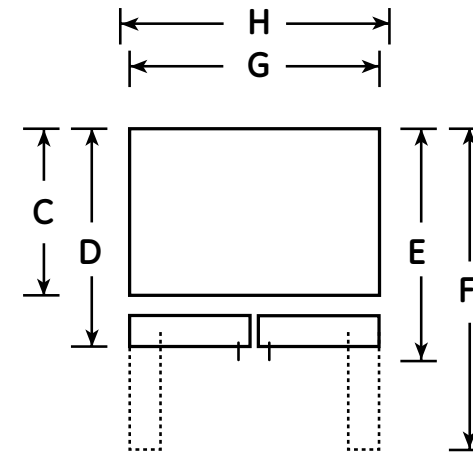

### Dimensions and Installation Information (in inches)

Overall Dimensions	Height to top of hinge (in.) <b>A</b>	69-5/8
	Height to top of case (in.) <b>B</b>	69
	Case depth without door (in.) <b>C</b>	23-7/8
	Case depth less door handle (in.) <b>D</b>	28-1/2
	Case depth with door handle (in.) <b>E</b>	31
	Depth with fresh food door open 90° (in.) <b>F</b>	43-1/8
	Width (in.) <b>G</b>	35-3/4
Air Clearances	Width with door open 90° inc. door handle (in.) <b>H</b>	44
	Each side (in.)	1/8
	Top (in.)	1
	Back (in.)	1/2