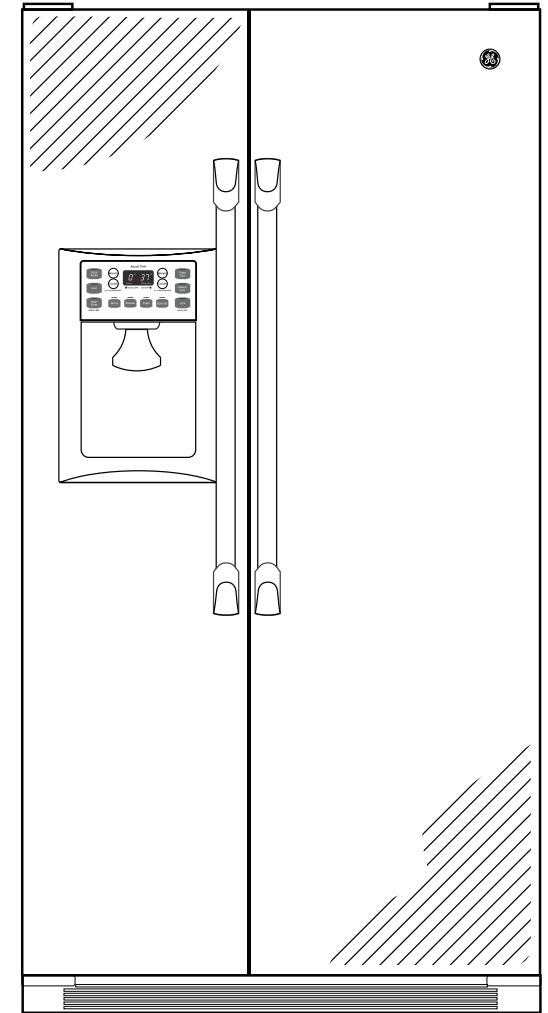

imagination at work

Listed by
Underwriters
Laboratories

Specification Revised 6/11

310131

CSCP5UGX

GE Café™ 24.6 Cu. Ft. Counter-Depth Side-By-Side Refrigerator with Dispenser

Features and Benefits

- Counter-depth configuration - Counter-depth configuration makes it possible to have the look of a built-in without the added expense
- GE Café™ stainless steel - Stainless steel sides and modern touches complement your contemporary kitchen from every angle
- ClimateKeeper2™ system - Electronic controls, multiple electronic sensors and a multi-flow air system help keep foods fresh longer
- External controls with actual-temperature display and UltraFlow100 - See the exact temperature and dispense 100 ounces of filtered water per minute
- ExpressChill™ - Chill your favorite cans, bottles and 2-liters in minutes, not hours
- Quick Ice™ setting - Speed up your icemaker to keep up with your life
- TurboCool™ setting - Restores proper temperature to the refrigerator after frequent door openings
- Integrated Ice™ system - Designed to give you more room to store your favorite frozen foods
- Slide 'n Store™ full-extension freezer baskets - Baskets slide well beyond the door for easy access to all your frozen favorites
- Tilt-out freezer door bins - Even when bins are filled to capacity, items are easy to remove
- Integrated shelf support system - Strong shelf supports add a contemporary look
- Adjustable ClearLook™ door bins - Store gallon containers with ease in the door and free up valuable shelf space
- In-the-door can rack - Beverages are easy to grab when you're on the go
- Model CSCP5UGXSS - Stainless steel