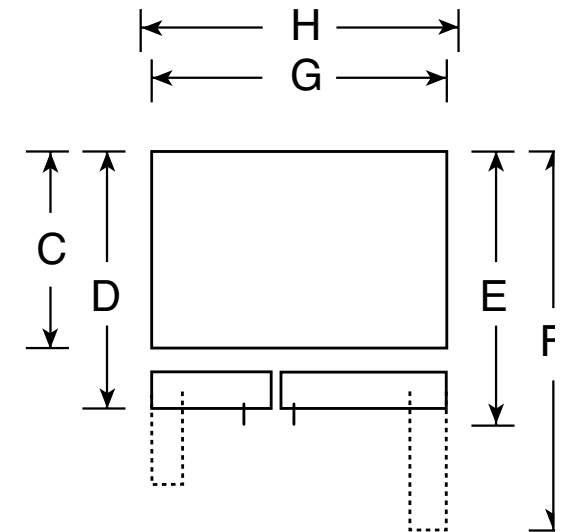

CSCP5UGX

GE Café™ 24.6 Cu. Ft. Counter-Depth Side-By-Side Refrigerator with Dispenser

Dimensions and Installation Information (in inches)

| | | |
|--------------------|--|---------------|
| Overall Dimensions | Height to top of hinge (in.) A | 72 |
| | Height to top of case (in.) B | 71-5/8 |
| | Case depth without door (in.) C† | 23-7/8 |
| | Case depth less door handle (in.) D† | 27-1/8 |
| | Case depth with door handle (in.) E† | 29-3/4 |
| | Depth with fresh food door open 90° (in.) F† | 46 |
| | Width (in.) G | 36 |
| | Width with door open 90° inc. door handle (in.) H | 41-5/8 |
| Air Clearances | Each side (in.) | 1/8 |
| | Top (in.) | 1 |
| | Back (in.) | 1/2 |

Top View

†Water hook-up fits in back air clearance when calculating installation depth.

If installed against a wall, allow clearance of 14-3/16" on freezer side to remove bin.

Clearance required to remove fresh food full-size pan without disassembling is 18-15/16".