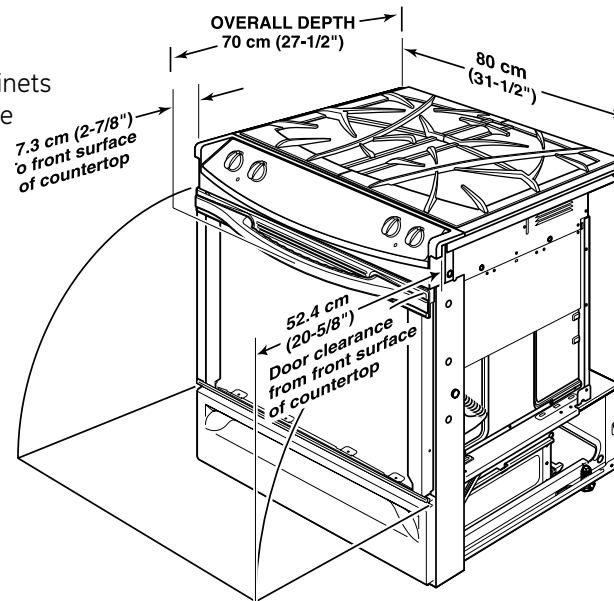

PGS908DEP

GE Profile™ 30" Slide-In Gas Range

Dimensions and Installation Information (in inches)

Rear filler strip or backguard are available for these ranges

Note: Door handle protrudes 3" from door face. Cabinets and drawers on adjacent 45° and 90° walls should be placed to avoid interference with the handle.

Note: Cabinets installed adjacent to slide-in ranges must have an adhesion spec of at least 194° temperature rating.

Optional Kits for Slide-In Gas Ranges:

(Available at additional cost)

Lower/Side Trim Kits

JXS56BB - Lower Trim Kit (Black)

JXS56WW - Lower Trim Kit (White)

Accessory Backguards

JXS32BB - Black Accessory Backguard

JXS37BB - Black Glass Accessory Backguard

JXS32WW - White Accessory Backguard

JXS37WW - White Glass Accessory Backguard

Rear Filler Strip

WB07T10680 - Black Filler Strip Assembly

WB07T10681 - White Filler Strip Assembly

Installation Information: Before installing, consult installation instructions packed with product for current dimensional data.

For answers to your Monogram®, GE Profile™ or GE® appliance questions, visit our website at ge.com or call GE Answer Center® service, 800.626.2000.