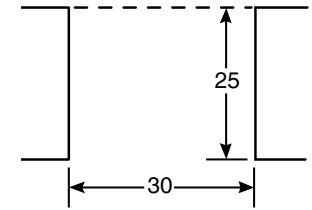

If you are using the Filler strip or Backguard: