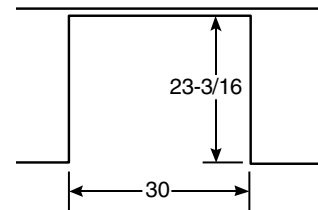

Counter Cutout Dimensions (in inches)

If you are NOT using the Filler strip or Backguard: