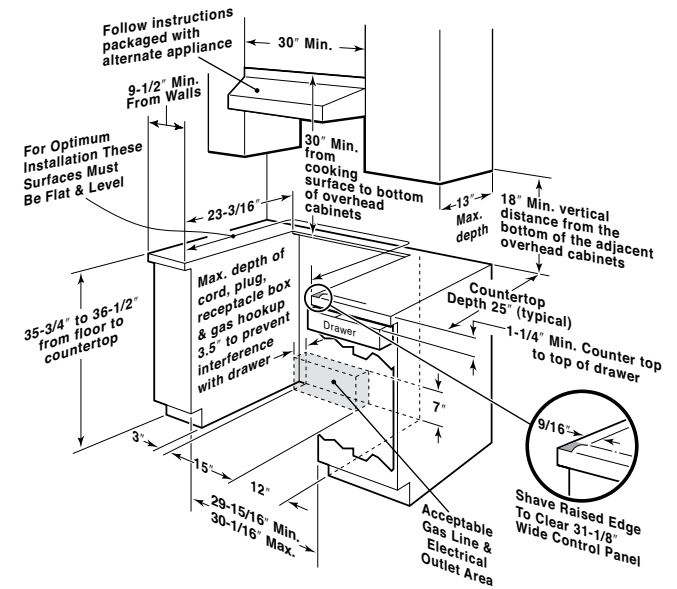

PGS908DEP

GE Profile™ 30" Slide-In Gas Range

Dimensions and Installation Information (in inches)

Rear filler strip or backguard are available for these ranges

Note: Door handle protrudes 3" from door face. Cabinets and drawers on adjacent 45° and 90° walls should be placed to avoid interference with the handle.

Note: Cabinets installed adjacent to slide-in ranges must have an adhesion spec of at least 194° temperature rating.

Optional Kits for Slide-In Gas Ranges:

(Available at additional cost)

Lower/Side Trim Kits

JXS56BB - Lower Trim Kit (Black)

JXS56WW - Lower Trim Kit (White)

Accessory Backguards

JXS32BB - Black Accessory Backguard

JXS37BB - Black Glass Accessory Backguard

JXS32WW - White Accessory Backguard

JXS37WW - White Glass Accessory Backguard

Rear Filler Strip

WB07T10680 - Black Filler Strip Assembly

WB07T10681 - White Filler Strip Assembly

Installation Information: Before installing, consult installation instructions packed with product for current dimensional data.

For answers to your Monogram®, GE Profile™ or GE® appliance questions, visit our website at ge.com or call GE Answer Center® service, 800.626.2000.