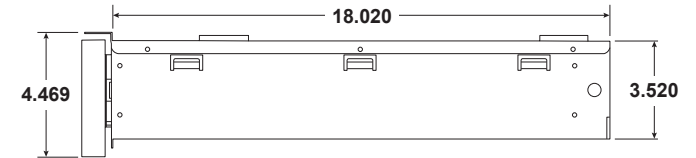

## 30" Accessory Storage Drawer

### DIMENSIONS:

Width	29-3/4 in
Depth	18 in
Height	4-1/2 in

For answers to your Monogram, GE Café™, GE Profile™ or GE Appliances product questions, visit our website at [geappliances.com](http://geappliances.com) or call GE Answer Center® Service, 800.626.2000.