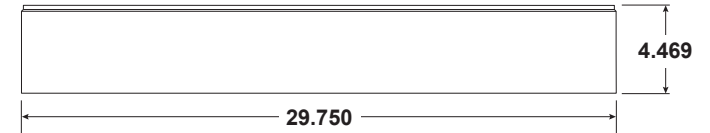

## 30" Accessory Storage Drawer

### DIMENSIONS:

Width	29-3/4 in
Depth	18 in
Height	4-1/2 in

For answers to your Monogram, GE Café™, GE Profile™ or GE Appliances product questions, visit our website at [geappliances.com](http://geappliances.com) or call GE Answer Center® Service, 800.626.2000.