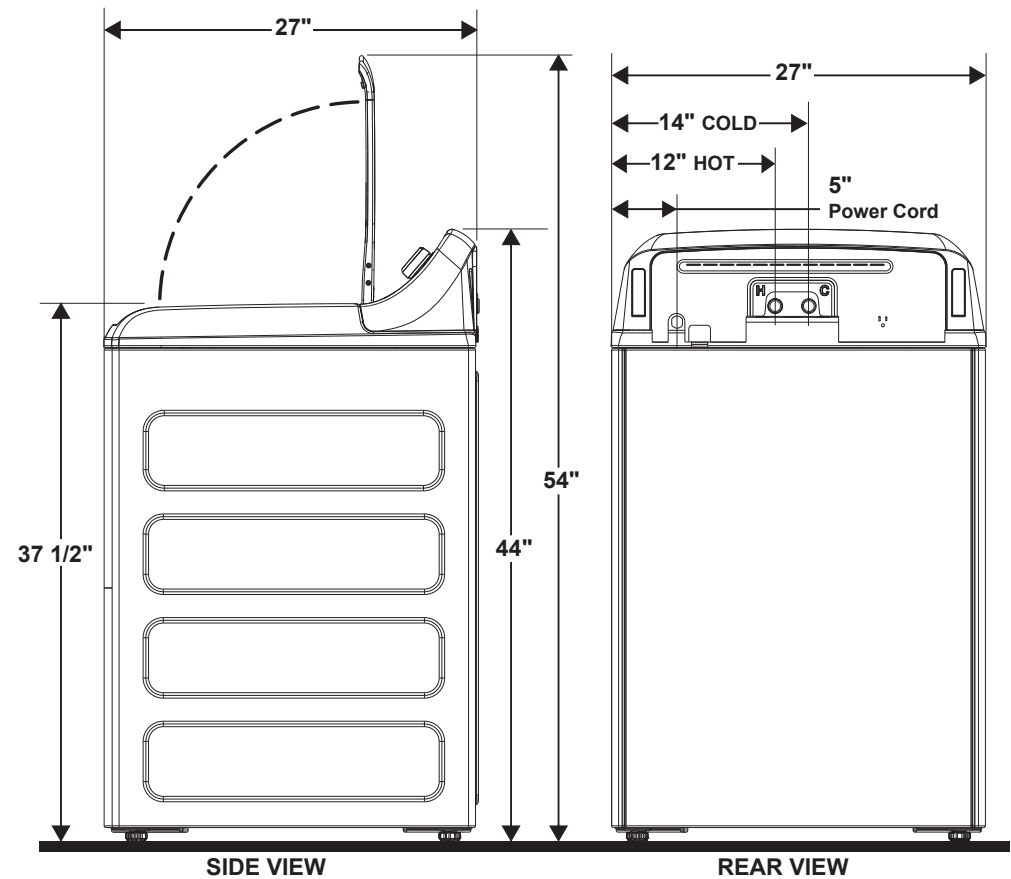

ETW485ASWWB

GE® 4.5 cu. ft. Capacity Washer with Spanish Panel and Wash Modes Soak and Power

DIMENSIONS AND INSTALLATION INFORMATION (IN INCHES)

CIRCUIT REQUIREMENTS: An individual, properly-grounded branch circuit, with a three-prong grounding-type receptacle, protected by a 15- or 20-amp circuit breaker or a time-delay fuse, is required.

ELECTRICAL RATING:

120V, 60Hz, 10A

WASHER NOTE:

Washer wall outlet must be located within 36" of service cord entry. Wall outlet must not be located behind dryer.

INSTALLATION INFORMATION:

Before installing, consult installation instructions packed with your washer.

ACCESSORIES*

GE Part Number	Description
WH41X10207	Washer Inlet Hoses - 4' Rubber; 2-pack
PM14X10002	Washer Inlet Hoses - 4' Rubber; 2-pack, retail pkg.
WX41X60	Washer Inlet Hose - 6' Rubber; Single
WX14X10005	Washer Inlet Hoses - 4' Stainless Polymer Coated; 2-pack
PM14X10005	Washer Inlet Hoses - 4' Stainless Polymer Coated; 2-pk., retail pkg.
WX14X10011	Washer Hoses - 6' Stainless Steel 90° Elbows; 2-pack
PM7X2	Floor Pan - Low-Profile Pan with Drain (White)
WX17X10001CA	Anti-Vibration Pads (4 Pads)
WX10X312	Ceramabryte Washer Cleaner - 16 oz.

*Accessories sold separately.

For answers to your Monogram, Café™, GE Profile™ or GE Appliances product questions, visit our website at geappliances.com or call GE Answer Center® Service, 800.626.2000.

Specification Revised 3/24