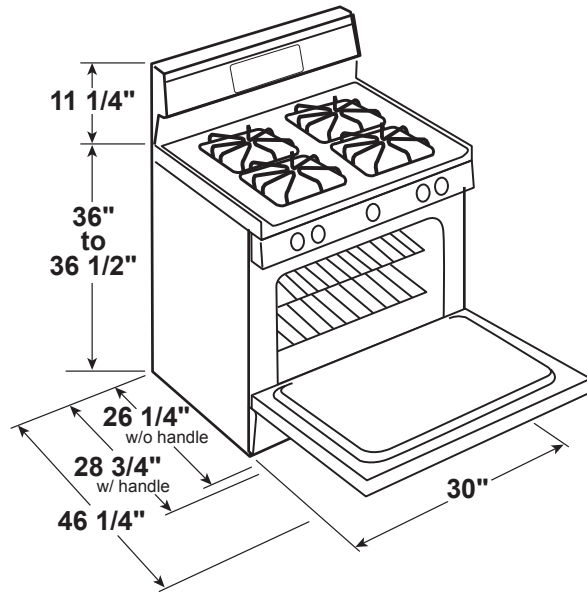

## GE® 30" Free-Standing Gas Range

### DIMENSIONS AND INSTALLATION INFORMATION (IN INCHES)

**ELECTRICAL RATING:** 120V, 60Hz, 15A

**INSTALLATION INFORMATION:** Before installing, consult installation instructions packed with product for current dimensional data.