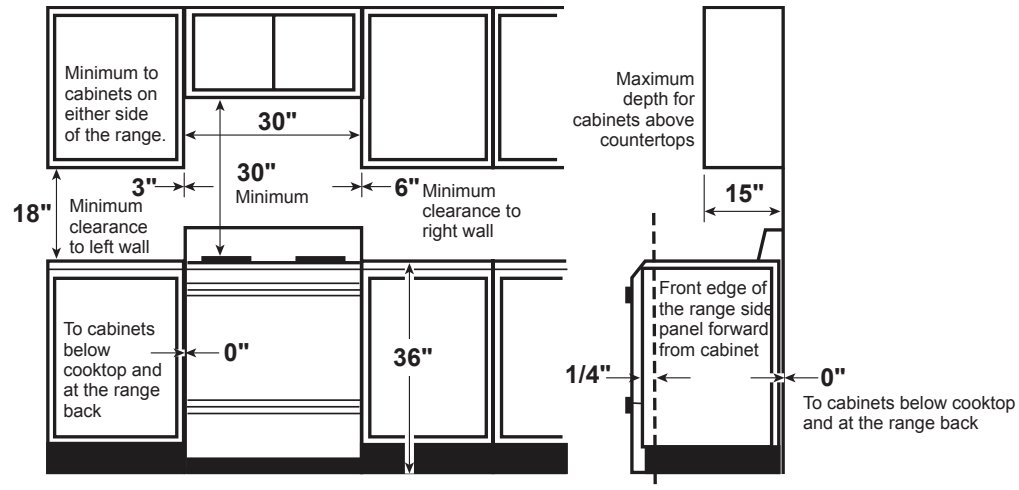

### DIMENSIONS AND INSTALLATION INFORMATION (IN INCHES)

**ELECTRICAL RATING:** 120V, 60Hz, 15A

**INSTALLATION INFORMATION:** Before installing, consult installation instructions packed with product for current dimensional data.

### GAS PIPE AND ELECTRICAL OUTLET LOCATIONS

Recommended area for 120V outlet on rear wall and area for through-the-wall connection of pipe stub and shut-off valve.

Recommended area for through-the-floor connection of pipe stub and shut-off valve.