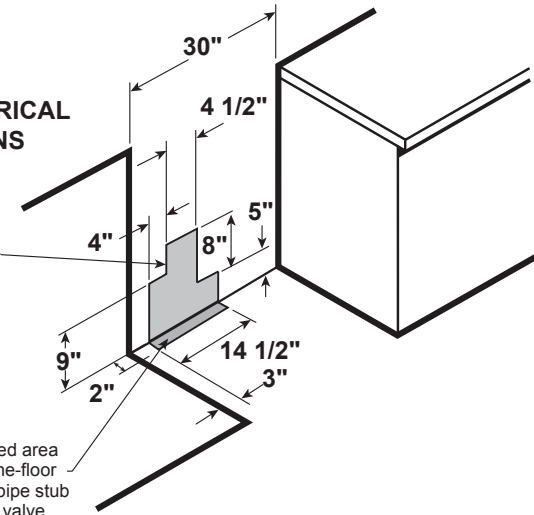

### DIMENSIONS AND INSTALLATION INFORMATION (IN INCHES)

**ELECTRICAL RATING:** 120V, 60Hz, 15A

**INSTALLATION INFORMATION:** Before installing, consult installation instructions packed with product for current dimensional data.

### GAS PIPE AND ELECTRICAL OUTLET LOCATIONS

Recommended area for 120V outlet on rear wall and area for through-the-wall connection of pipe stub and shut-off valve.

Recommended area for through-the-floor connection of pipe stub and shut-off valve.