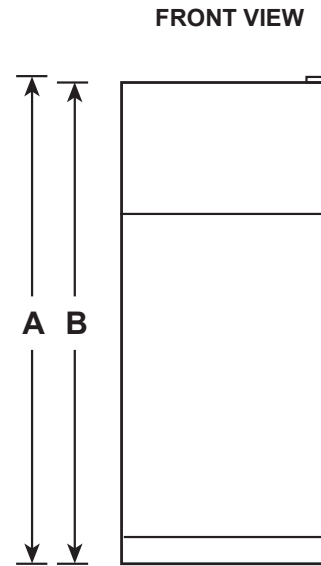

GIE22JSN/JTN/JMN

GE® ENERGY STAR® 21.9 Cu. Ft. Top-Freezer Refrigerator

DIMENSIONS AND INSTALLATION INFORMATION (IN INCHES)

OVERALL DIMENSIONS	Height to top of hinge (in.) A	66-3/8
	Height to top of case (in.) B	65-7/8
	Case depth without door (in.) C	28-5/8
	Case depth less door handle (in.) D	32-3/8
	Case depth with door handle (in.) E	34-1/2
	Depth with fresh food door open 90° (in.) F	63-1/2
	Width (in.) G	32-3/4
	Width with door open 90° with door handle (in.) H	35-3/8
AIR CLEARANCES	Each side (in.)	1/8
	Top (in.)	1
	Back (in.)	2