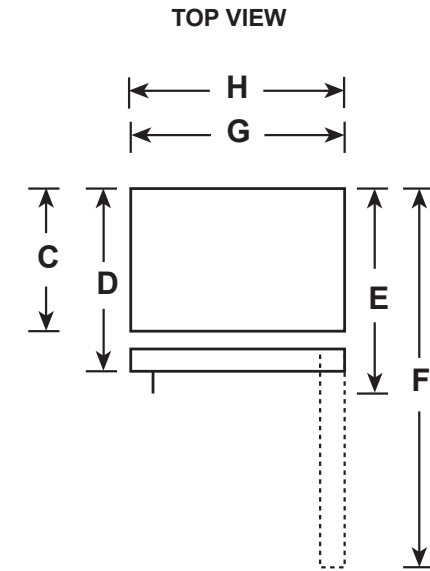

GIE22JSN/JTN/JMN

GE® ENERGY STAR® 21.9 Cu. Ft. Top-Freezer Refrigerator

DIMENSIONS AND INSTALLATION INFORMATION (IN INCHES)

OVERALL DIMENSIONS	Height to top of hinge (in.) A	66-3/8
	Height to top of case (in.) B	65-7/8
	Case depth without door (in.) C	28-5/8
	Case depth less door handle (in.) D	32-3/8
	Case depth with door handle (in.) E	34-1/2
	Depth with fresh food door open 90° (in.) F	63-1/2
	Width (in.) G	32-3/4
	Width with door open 90° with door handle (in.) H	35-3/8
AIR CLEARANCES	Each side (in.)	1/8
	Top (in.)	1
	Back (in.)	2

Sliding deli drawer – Enjoy greater flexibility in your fridge and easily create more space for tall items with an innovative drawer that can be positioned wherever you prefer

Adjustable wire freezer shelf – Easily adjusts between two positions to accommodate items of all shapes and sizes