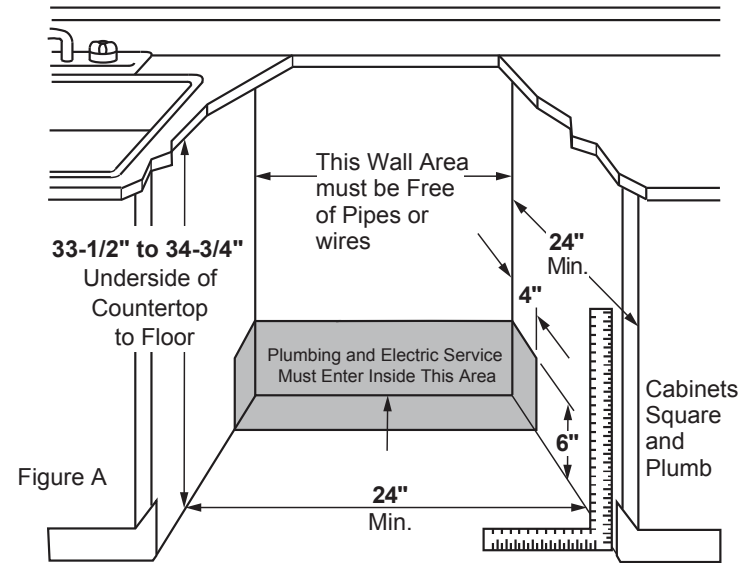

HDF310PGR

Hotpoint® Built-In Dishwasher

DIMENSIONS AND INSTALLATION INFORMATION

ELECTRICAL RATING

Voltage AC.....	120
Hertz.....	60
Total connected load amperage.....	7.1
Calrod® heater watts.....	800/500

For use on adequately wired 120-volt, 15-amp circuit having 2-wire service with a separate ground wire. This appliance must be grounded for safe operation.

NOTE: Dishwasher must not be installed more than 10 feet from sink for proper drainage. All plumbing and electrical work must be in accordance with local codes. Dishwasher includes drain hose and leveling legs.