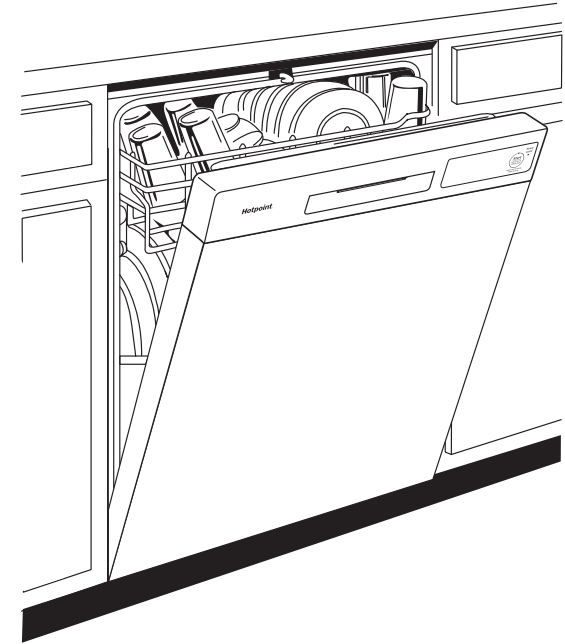

Heavy-Duty/Everyday Wash Cycles – Activate a heavy-duty wash cycle for the dirtiest loads by pressing and holding the wash button or activate an everyday cycle for normal loads by pressing the wash button once.

Hard Food Disposer – The Piranha™ hard food disposer with a removable filter has a stainless steel blade that rotates at 3,600 RPM, preventing large particles from clogging the wash arms and ensuring consistently clean dishes.

Quiet Operation – This quiet 60 dBA dishwasher has a status light on the door to let you know when it's running.

Durable Design – This low-maintenance dishwasher is easy to install and designed to last, so you can enjoy peace of mind.

Upper & Lower Racks – This dishwasher has a top rack and a bottom rack, so you can load dishes however you want.

12 Place Setting Dishwasher – This dishwasher holds up to 12 place settings, so you can easily clean dishes after large gatherings.

Silverware Basket – A removable silverware basket makes it easy to load and unload utensils.

Sleek, Modern Look – The exterior appearance of this dishwasher looks great in any kitchen.

Top or Side Mount Installation Brackets – Easily mount the dishwasher under your countertop or to the side of your cabinets using installation brackets for any type of countertop.

Built-Up Floor Capable – This dishwasher has adjustable heights, making it easy to install over built-up floors.

Model HDF310PGRWW – White on white

Model HDF310PGRBB – Black on black

Hotpoint®