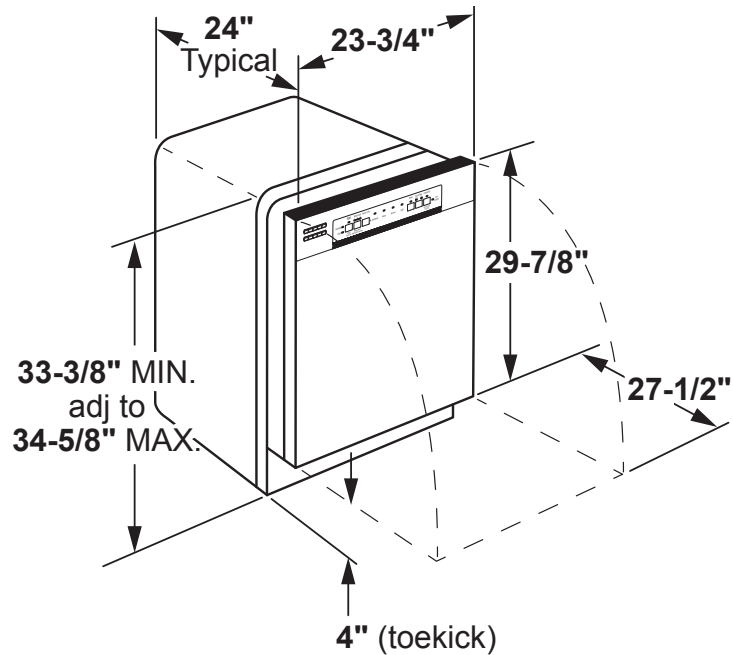

HDF310PGR

Hotpoint® Built-In Dishwasher

DIMENSIONS AND INSTALLATION INFORMATION

ELECTRICAL RATING

Voltage AC.....	120
Hertz.....	60
Total connected load amperage.....	7.1
Calrod® heater watts.....	800/500

For use on adequately wired 120-volt, 15-amp circuit having 2-wire service with a separate ground wire. This appliance must be grounded for safe operation.

NOTE: Dishwasher must not be installed more than 10 feet from sink for proper drainage. All plumbing and electrical work must be in accordance with local codes. Dishwasher includes drain hose and leveling legs.