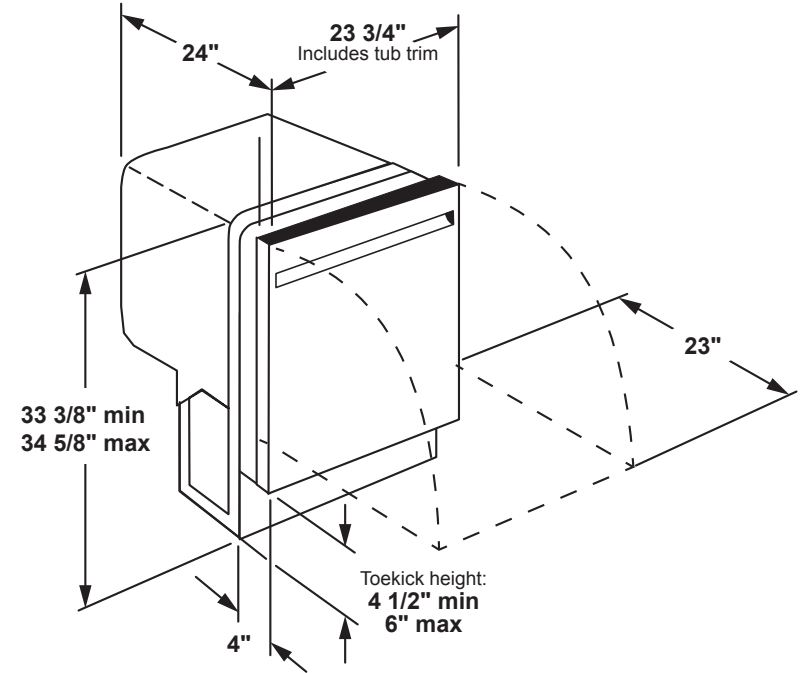

GDP645SYN

GE® Stainless Steel Interior Dishwasher with Hidden Controls

DIMENSIONS AND INSTALLATION INFORMATION (IN INCHES)

ELECTRICAL RATING

Voltage AC.....	120
Hertz.....	60
Total connected load amperage.....	6.6
Calrod® heater watts max.....	800/500

For use on adequately wired 120-volt, 15-amp circuit having 2-wire service with a separate ground wire. This appliance must be grounded for safe operation.

INSTALLATION INFORMATION: Before installing, consult installation instructions packed with product for current dimensional data.