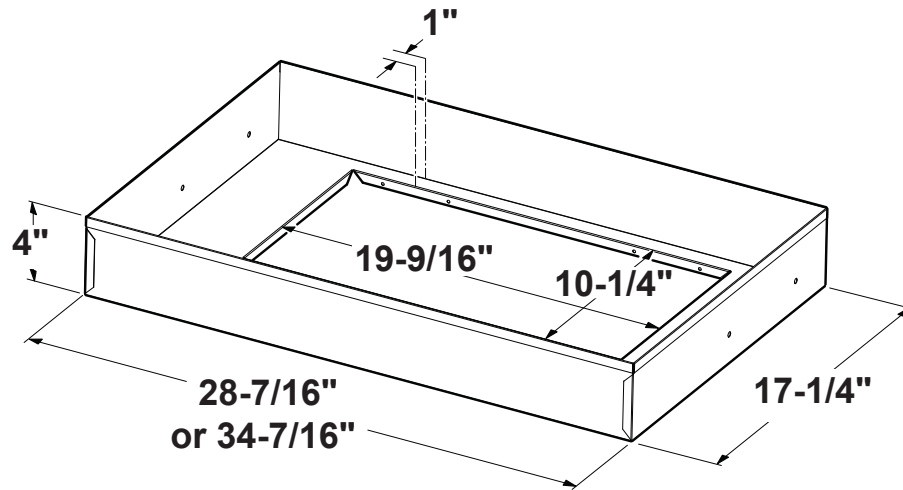

UVC7300SLSS

Universal Custom Hood Insert

DIMENSIONS AND INSTALLATION INFORMATION (IN INCHES)

Installation Information: Before installing, consult installation instructions, packed with product, for current dimensional data.

Optional accessories:

- UXCF91 - Charcoal Filter
- UXHL30 - 30" Hood Liner
- UXHL36 - 36" Hood Liner
- UXN70 - Recirculation Kit

AMP RATING	
120V	2.5

CABINET PREPARATION Liner (Optional) UXHL30 or UXHL36

For answers to your Monogram, GE Café™ Series, GE Profile™ Series or GE Appliances product questions, visit our website at geappliances.com or call GE Answer Center® Service, 800.626.2000.