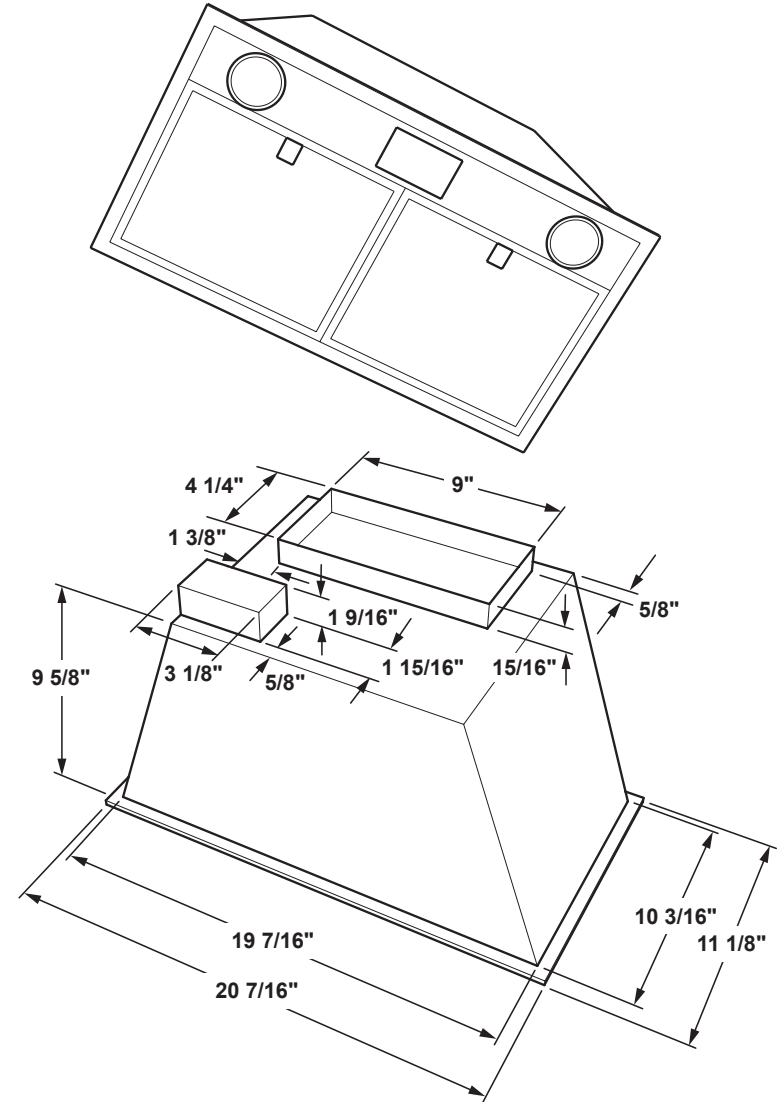

UVC7300SLSS

Universal Custom Hood Insert

DIMENSIONS AND INSTALLATION INFORMATION (IN INCHES)

Installation Information: Before installing, consult installation instructions, packed with product, for current dimensional data.

Optional accessories:

- UXCF91 - Charcoal Filter
- UXHL30 - 30" Hood Liner
- UXHL36 - 36" Hood Liner
- UXN70 - Recirculation Kit

AMP RATING	
120V	2.5

CABINET PREPARATION Liner (Optional) UXHL30 or UXHL36

For answers to your Monogram, GE Café™ Series, GE Profile™ Series or GE Appliances product questions, visit our website at geappliances.com or call GE Answer Center® Service, 800.626.2000.