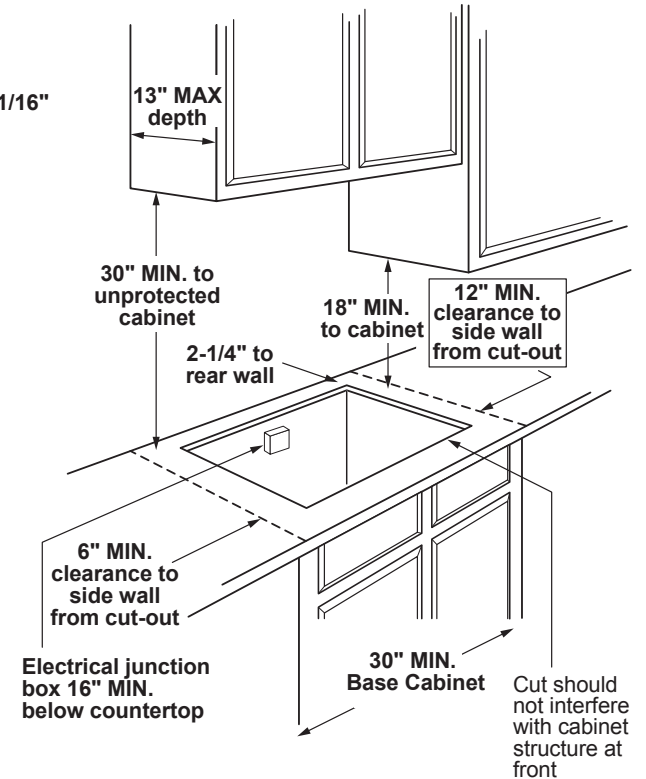

Gas Connection

Dimension and installation information are shown in inches.
*Allow 5-3/4" depth at rear for electrical and gas connections

For answers to your Monogram, GE Café™ Series, GE Profile™ Series or GE Appliances product questions, visit our website at geappliances.com or call GE Answer Center® Service, 800.626.2000.