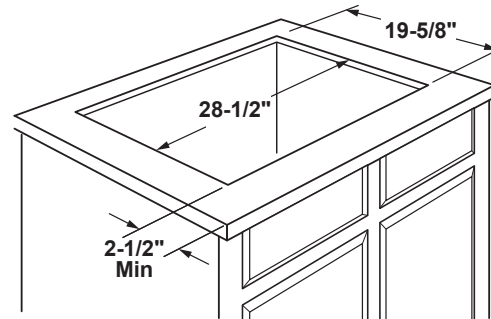

JGP3030DL/SL

GE® 30" Built-In Gas Cooktop

DIMENSIONS AND INSTALLATION INFORMATION

AGA REQUIREMENT: All gas cooktop models require 7/16" free area below cooktop height to combustible material. Requires 18" minimum from countertop to adjacent overhead cabinets.

NOTE: If installing with a GE Profile™ Telescopic Downdraft System, consult both cooktop and downdraft installation instructions packed with product before installing. Cooktop gas/electric supply may need to be re-routed to install downdraft.

ELECTRICAL RATING: 120V, 60Hz, 5A

INSTALLATION WITH SINGLE WALL OVEN INFORMATION:

30" Gas Cooktops are approved for use over select GE 27" and 30" Wall Ovens and Warming Drawers. 30" and 36" Gas cooktops are approved for use over select 30" Wall Ovens and Warming Drawers. Refer to cooktop and wall oven/warming drawer installation instructions packed with product for current dimensional data.

INSTALLATION INFORMATION: Before installing, consult installation instructions, packed with product, for current dimensional data.